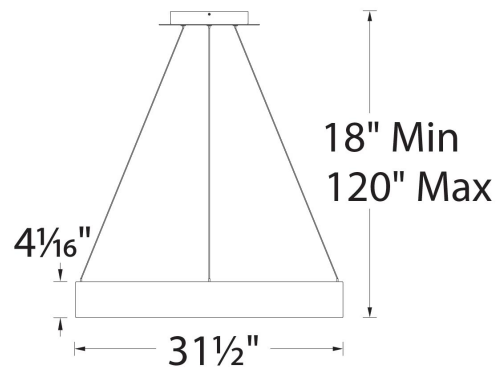

FINISHES

LINE DRAWING