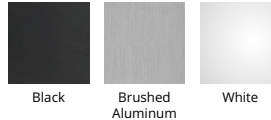

FINISHES

LINE DRAWING