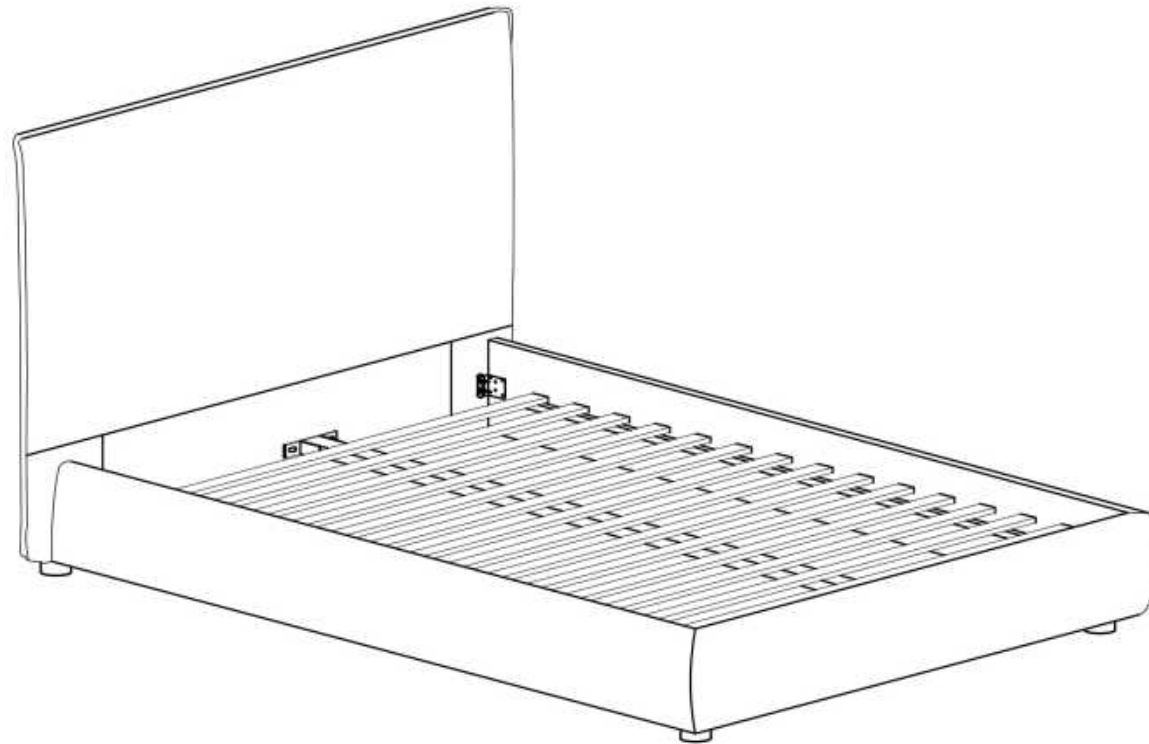

## **ASSEMBLY INSTRUCTIONS.**

LUZON QUEEN BED TALL HEADBOARD LIGHT GREY

**RN-1148-40**

THANK YOU FOR YOUR PURCHASE!

## PARTS AND HARDWARE.

	
Feet ① X 4	Gold Bolt (m8*18) ② X 4
	
Allen Key ③ X 1	Washers (m8) ④ X 8
	
Brackets ⑤ X 2	Bolts (m8*25) ⑦ X 8
	
Headboard A X 1	Footboard B X 1
	
Right Side Rail C X 1	Left Side Rail D X 1