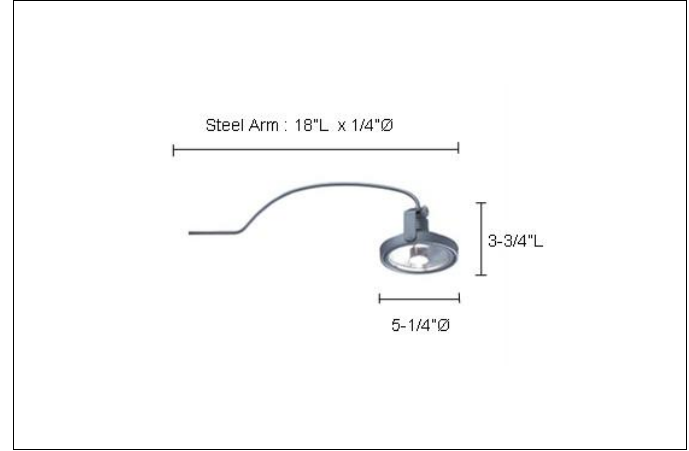

### CATALOG INFORMATION

MODEL	FINISH
AHCR155	BK BK – Chrome Spot with Black Steel Arm ST ST – Satin Chrome Spot with Satin Chrome Steel Arm WH WH – White Spot with White Steel Arm

### DESCRIPTION / SPECIFICATIONS

**Series 155 – OTIS** is a Clamp Arclight with Steel Arm.

- Fixture includes 10' Black wire with 3-prong plug.
- 180° of vertical aiming
- 340° horizontal
- Lamp: ES111 GU10 120V AC 75W (sold separately)
- Head dimensions: 5-1/4"Ø x 3-3/4"L
- Arm dimensions: 18"L