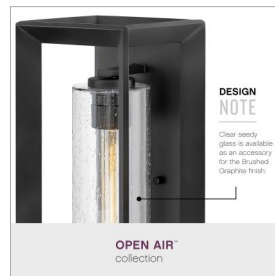

RHODES

29302BGR-LL

MEDIUM WALL MOUNT LANTERN

Rhodes exudes warmth and a handsome appeal with a clean transitional design and generous proportions. Perfectly suited for either exterior or interior spaces, the Warm Bronze and Brushed Graphite finish perfectly complement the robust framework.

DETAILS	
FINISH:	Brushed Graphite
MATERIAL:	Metal
GLASS:	Etched Opal
DIMMABLE:	YES - CL TYPE DIMMER (SSL7A)

DIMENSIONS	
WIDTH:	7"
HEIGHT:	16.8"
WEIGHT:	7lb
BACK PLATE:	6.75"W X 16.25"H
EXTENSION:	7"
TOP TO OUTLET:	8.25"

LIGHT SOURCE	
LIGHT SOURCE:	LED Lamp
LED NAME:	E26T10LED5W27
WATTAGE:	1-5w Med. LED *Included
VOLTAGE:	120v
COLOR TEMP:	2700
LUMENS:	450
CRI:	90
INCANDESCENT EQUIVALENCY:	1 x 40w
DIMMABLE:	YES - CL TYPE DIMMER (SSL7A)

SHIPPING	
CARTON LENGTH:	10
CARTON WIDTH:	10
CARTON HEIGHT:	20
CARTON WEIGHT:	9

PRODUCT DETAILS:

- Images are for reference purpose only and may not be pictured with the specified LED filament bulb.
- Suitable for use in wet (outdoor direct rain or sprinkler) locations as defined by NEC and CEC. Meets United States UL Underwriters Laboratories & CSA Canadian Standards Association Product Safety Standards
- Meets California Energy Commission Title regulations/JA8 when using the included LED bulb
- 2 year finish warranty
- LED Bulbs carry a 3-year limited warranty
- Angular lines, a bold finish and robust details create an industrial edge to add flair to any type of façade
- Clear Seedy glass available, R29306CLRSYD
- Rich gray tone

HINKLEY

HINKLEY
33000 Pin Oak Parkway
Avon Lake, OH 44012

PHONE: (440) 653-5500
Toll Free: 1 (800) 446-5539

hinkley.com