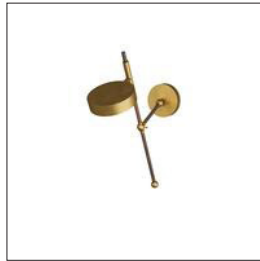

## ADESSO SCONCE

DWC24  
 W: 6 IN  
 Antique Brass  
 Contract Suitable As Is

Influenced by mid-century aesthetics, Adesso marries the elegance of antique brass steel and English bronze steel with an eye-catching graphic element. Integrated LED behind frosted acrylic provides ample illumination. Designed to highlight both construction and function, an adjustable joint allows rotation of this elegant sconce for added versatility. Damp-rated, although limited covered outdoor conditions may affect finish.

### APPEARANCE

Material Acrylic, Steel  
 Finish English Bronze, Frosted  
 Top Coat/Sealant true

### DIMENSIONS

6.00  
 Center Of Mount From Btm 10.5 IN  
 Backplate Dia: 6.00 IN, D: 1.25 IN