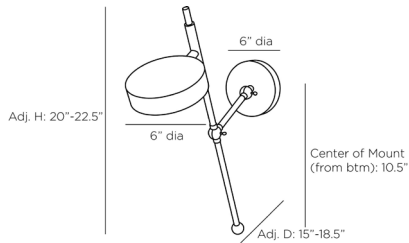

ARTERIOS

ADESSO SCONCE

DWC24
W: 6 IN
Antique Brass
Contract Suitable As Is

Influenced by mid-century aesthetics, Adesso marries the elegance of antique brass steel and English bronze steel with an eye-catching graphic element. Integrated LED behind frosted acrylic provides ample illumination. Designed to highlight both construction and function, an adjustable joint allows rotation of this elegant sconce for added versatility. Damp-rated, although limited covered outdoor conditions may affect finish.

APPEARANCE

Material Acrylic, Steel
Finish English Bronze, Frosted
Top Coat/Sealant true

DIMENSIONS

6.00
Center Of Mount From Btm 10.5 IN
Backplate Dia: 6.00 IN, D: 1.25 IN

WIRING

Rating Damp
LED Color Temp 2700K
LED CRI 90+
LED Compatible Dimmer Non-Dimmable
LED Lumens 1320
Certification Note PENDING REVIEW
Cord 0.5 FT, Black/White, SVT
Socket 1, Integrated LED
Maximum Watt 12
Voltage 110-120 V
LED Lifespan 30,000

CERTIFICATIONS

Certifications Mexico
United States, Canada

COMPLIANCY

UL/ETL Yes
RoHS true

SHIPPING

Product Weight 5 LBS
Gross Weight 1 20 LBS
Shipping Box 1 H: 16.5 IN, L: 12.4 IN, W: 8.5 IN

ADDITIONAL INFO

Hanging Orientation Horizontal and Vertical

CONTRACT

Contract Suitable true