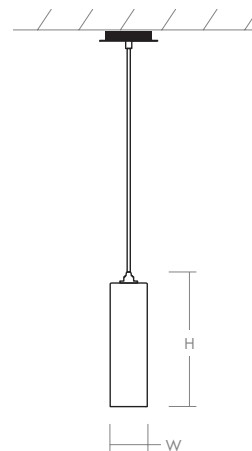

GRATIS Pendant

120v : **3-609-xxx**

277v : **37-609-xxx**

oxygen

FIXTURE TYPE _____ LOCATION _____

PROJECT _____ DATE _____

-2018 Clear-Coffee Ombre Glass / Gun Metal

-14 Clear-Clear Glass / Polished Chrome

-124 Clear-Satin Opal Glass / Satin Nickel

-1314 Clear-Smoked Ombre Glass / Polished Chrome

-1414 Clear-Mirrored Glass / Polished Chrome

- LIGHT SOURCE** 1 x 5.12W LED, 3000K, CRI 90
- LUMINAIRE POWER** 6.50W at 120V
- RATED LIFE** 60000 hr RL
- OPTIONAL COLOR TEMPERATURES** 2700K, 3500K, 4000K
- LUMEN OUTPUT** Delivered: 391 lm (LM-79)
- INPUT VOLTAGE** 120V or 277V
- DRIVER OUTPUT** 150mA, 6W
- DIMMING** 0-10v & Phase (ELV) Dimming - 50/60Hz 100% to 10% Dimming
- CONSTRUCTION** Plated Steel and Glass
- DIFFUSER/METAL FINISHES**
 - (-14) Clear-Clear Glass / Polished Chrome
 - (-124) Clear-Satin Opal Glass / Satin Nickel
 - (-1314) Clear-Smoked Ombre Glass / Polished Chrome
 - (-1414) Clear-Mirrored Glass / Polished Chrome
 - (-2018) Clear-Coffee Ombre Glass / Gunmetal
- MOUNTING** 4" Octagonal J-Box, 2" x 3" J-Box
- STANDARDS** ETL Dry/Damp listed, Conforms to UL STD 1598, Certified CAN/CSA, STD C22.2 No 250.0.

DIMENSIONS
Dia. Canopy: 5.88"
Dia. Fixture: 3.75"
H. Fixture: 13.64"
Supplied with 8 ft braided cord

Order example for standard fixture:

3-609-1414 (x- Voltage - xxx-Sequence # - xx-Finish)

3: 120v, **37:** 277v