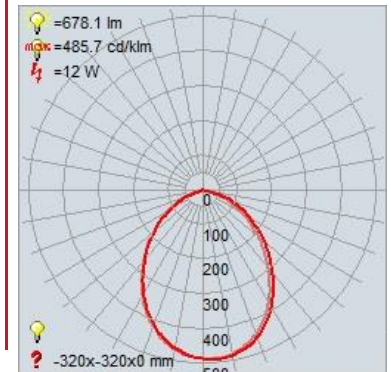

IES FILE

In addition to Access Lighting's purchase and warranty terms and conditions, by signing below or placing an order, you agree that you are authorized to bind the entity placing any order and acknowledge the following: All of sizes and measurements are approximate and all images are for illustrative purposes only. In the event of an inconsistency, the "Product Measurements" section controls. There also may be slight differences in the colors and designs compared to the displayed and printed images.

Signature: _____

Print Name _____ Date: _____

Toll Free 800-828-5483 www.AccessLighting.com

301 Piedmont Grove Park, Suite A, Greenville, SC 29611

** NOTE: All measurements are rounded up to the 1/4 inch. There is no warranty on any replaceable bulbs, even if included with the fixture.
Copyright Access Lighting Corp. All information is subject to change without notice. 2/26/2024 20312LEDDMG-BL.pdf