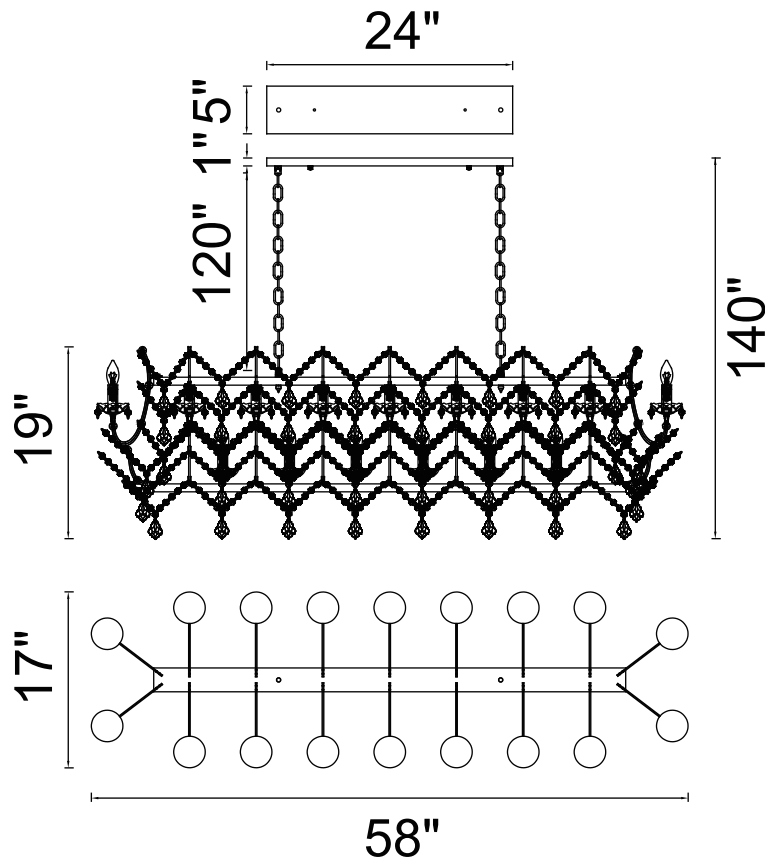

PROJECT: \_\_\_\_\_

FIXTURE TYPE: \_\_\_\_\_

LOCATION: \_\_\_\_\_

CONTACT/PHONE: \_\_\_\_\_

Item	9910P58-24-200
Collection	MEDINA
Finish	Dark Brown
Glass	-----
Crystal	Clear
Input	120V AC,60HZ,AC

Shade	-----
Length/Dia.	58"
Width/Ext.	17"
Height	19"
Maximum	140"
Lumens	-----

Light Source	E12
Bulb Info.	24×60W
Included	-----
Dimmable	Yes
Color	-----
Weight	