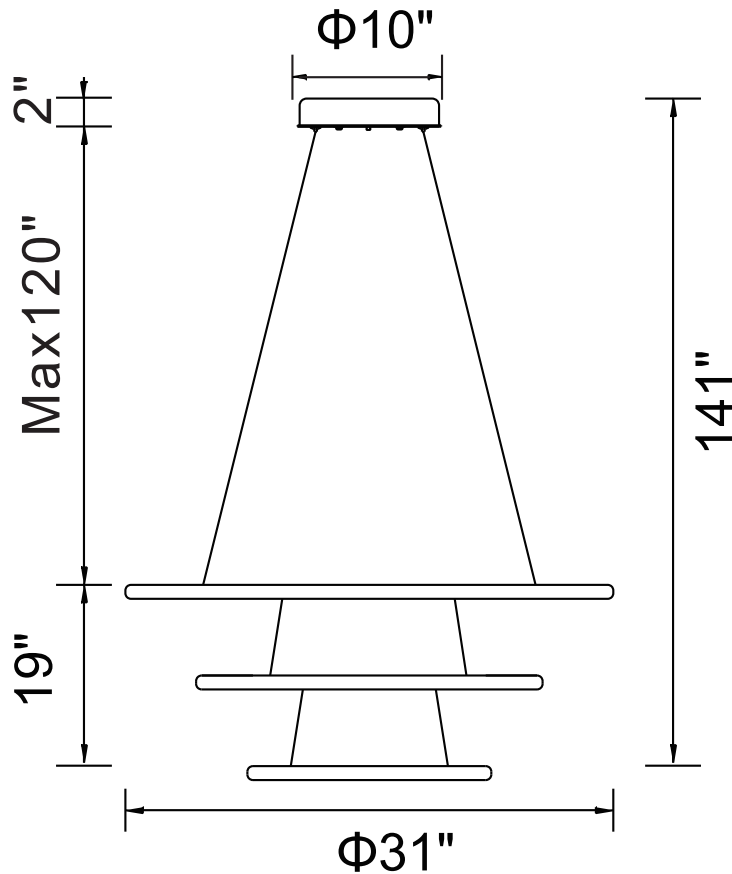

PROJECT: \_\_\_\_\_

FIXTURE TYPE: \_\_\_\_\_

LOCATION: \_\_\_\_\_

CONTACT/PHONE: \_\_\_\_\_

Item	7112P31-103
Collection	CHALICE
Finish	White
Glass	-----
Crystal	-----
Input	120V AC,60HZ,AC

Shade	-----
Length/Dia.	31"
Width/Ext.	-----
Height	19"
Maximum	140"
Lumens	2808

Light Source	LED
Bulb Info.	54W
Included	-----
Dimmable	Yes
Color	3000K
Weight	