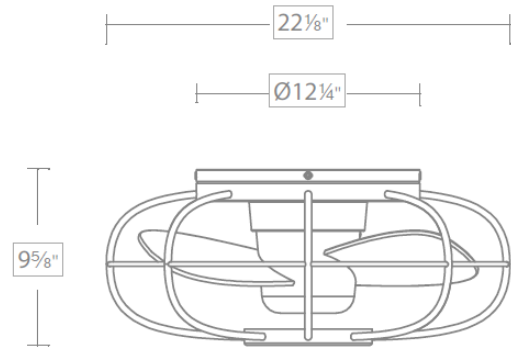

Aella

F-096L

22" Flush Mounted Fan

WAC SMART FANS

PRODUCT DESCRIPTION

This caged smart fan renders a timeless style that will integrate into nearly any interior or exterior decor. Damp rated with three distinct finish offerings. Download the available app to take a great fan and make it smart.

FEATURES

- 6 fan speeds through both Summer and Winter Modes
- Silent DC motor
- Damp rated
- Includes remote control with wall cradle (RC20-WT)
- Wall control for 3, 4-way control sold separately
- Compatible with WAC Smart Fans app

AIRFLOW/ENERGY EFFICIENCY

Weighted-Average/High Airflow CFM:	758/1191
Weighted-Average/High Energy Use (W):	14
Estimated Yearly Energy Cost ($):	4
Weighted-Average/High Efficiency (CFM/W):	55
Max RPM:	395

ORDER NUMBER

Model	Housing	Blade
F-096L	BN <i>Brushed Nickel</i>	MB <i>Matte Black</i>
	MB <i>Matte Black</i>	MB <i>Matte Black</i>
	AB <i>Aged Brass</i>	MB <i>Matte Black</i>

F-096L-__

Example: F-096L-MB

*This fan comes uni-pack - blade select options are not available

*Results may vary based on application and surroundings.

SPECIFICATIONS

Construction:	Steel, ABS
Blade:	26 degree pitch, 22" sweep
Wire:	8"
Hanging Weight:	14 lbs
Total Power:	17W
Standards:	UL/cUL Damp Location listed, Title 24 JA8-2016 Compliant, Title 20
Motor Type:	108 x 20 sensorless DC motor

WIRELESS PERFORMANCE

Wi-Fi Range:	Up to 150 ft*
Bluetooth Range:	Up to 150 ft*

LUMINAIRE PERFORMANCE

Light Source:	LED
Light Wattage:	16W
Lumens:	1200
Dimming:	Integrated
CRI:	90
Color Temperature: Rated	3000K
Life:	50,000 hours

The WAC app synchronizes seamlessly with smart home devices you already own

wacighting.com
Phone (800) 526.2588
Fax (800) 526.2585

Headquarters/Eastern Distribution Center
44 Harbor Park Drive
Port Washington, NY 11050

Central Distribution Center
1600 Distribution Ct
Lithia Springs, GA 30122

Western Distribution Center
1750 Archibald Avenue
Ontario, CA 91760

WAC retains the right to modify the design of our products at any time as part of the company's continuous improvement program. **March 2023**