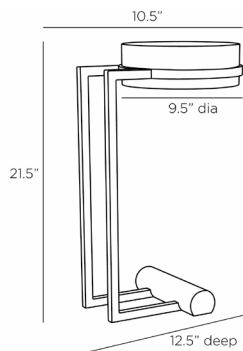

## AVALOS DRINK TABLE

FAI07  
H: 21.5 IN, W: 10.5 IN, D: 12.5 IN  
Blackened Iron

The playful silhouettes pioneered by the Memphis Design movement influence our essential Avalos. A round top of black marble cantilevers on blackened iron legs over a solid base of ebony-finished oak. Marble and wood will vary.

### DIMENSIONS

Foot Print	W: 10.5 IN, D: 10 IN
Leg	W: 1, D: 1
Table Top	Dia: 9.50 IN
Clearance	18.5"

### SHIPPING

Product Weight	17.2 LBS
Gross Weight 1	35.28 LBS
Shipping Box 1	H: 25 IN, L: 18 IN, W: 18 IN