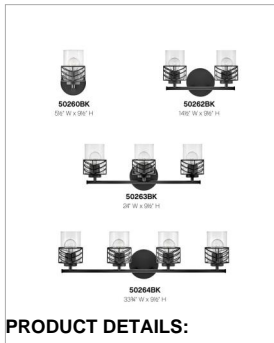

DELLA

50263BK

MEDIUM THREE LIGHT VANITY

Della's unique chevron design casts beautiful shadows through clear glass. Transitional in style, Della is at home within a wide variety of décors - from bohemian to vintage mid-century to updated traditional. Available in a classic Black or a Lacquered Brass finish, this artistic family exudes stylish flair.

DETAILS	
FINISH:	Black
MATERIAL:	Steel
GLASS:	Clear
DIMMABLE:	YES, WITH DIMMABLE LAMP (NOT INCLUDED)

DIMENSIONS	
WIDTH:	24"
HEIGHT:	9.5"
WEIGHT:	6.5lb
BACK PLATE:	6.5" Dia.
EXTENSION:	6.5"
TOP TO OUTLET:	6.5"

LIGHT SOURCE	
LIGHT SOURCE:	Socketed
WATTAGE:	3-12w Med. LED, 100w Equiv.
VOLTAGE:	120v

SHIPPING	
CARTON LENGTH:	26.4
CARTON WIDTH:	8.3
CARTON HEIGHT:	11.6
CARTON WEIGHT:	8.5

PRODUCT DETAILS:

- Mounting hardware is hidden on the back plate to ensure a clean silhouette
- Fixture can be mounted either up or down
- Suitable for use in damp locations as defined by NEC and CEC. Meets United States UL Underwriters Laboratories & CSA Canadian Standards Association Product Safety Standards.
- Ideal for vintage filament bulbs (not included)
- Merging the best of traditional and modern elements with a sophisticated and streamlined look