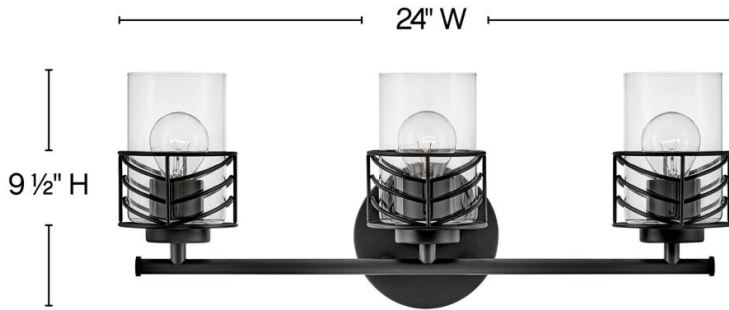

DELLA

50263BK

MEDIUM THREE LIGHT VANITY

Della's unique chevron design casts beautiful shadows through clear glass. Transitional in style, Della is at home within a wide variety of décors - from bohemian to vintage mid-century to updated traditional. Available in a classic Black or a Lacquered Brass finish, this artistic family exudes stylish flair.

DETAILS	
FINISH:	Black
MATERIAL:	Steel
GLASS:	Clear
DIMMABLE:	YES, WITH DIMMABLE LAMP (NOT INCLUDED)

DIMENSIONS	
WIDTH:	24"
HEIGHT:	9.5"
WEIGHT:	6.5lb
BACK PLATE:	6.5" Dia.
EXTENSION:	6.5"
TOP TO OUTLET:	6.5"

LIGHT SOURCE	
LIGHT SOURCE:	Socketed
WATTAGE:	3-12w Med. LED, 100w Equiv.
VOLTAGE:	120v

SHIPPING	
CARTON LENGTH:	26.4
CARTON WIDTH:	8.3
CARTON HEIGHT:	11.6
CARTON WEIGHT:	8.5

PRODUCT DETAILS:

- Mounting hardware is hidden on the back plate to ensure a clean silhouette
- Fixture can be mounted either up or down
- Suitable for use in damp locations as defined by NEC and CEC. Meets United States UL Underwriters Laboratories & CSA Canadian Standards Association Product Safety Standards.
- Ideal for vintage filament bulbs (not included)
- Merging the best of traditional and modern elements with a sophisticated and streamlined look