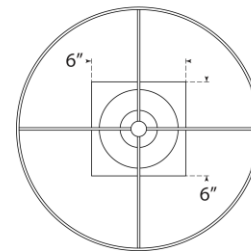

## Grayson Stacked Table Lamp

Item # KS 3945CG/BLK-L

Designer: kate spade new york

Height: 27.75"

Width: 15.5"

Base: 6" Square

Finishes: CG/BLK, CG/CRE

Shade Treatments: L

Shade Details: 15.5" x 15.5" x 12.25"

Socket: E26 Keyless w/ Line Switch

Wattage: 100 A19

Weight: 29 Pounds

Top View

Front View