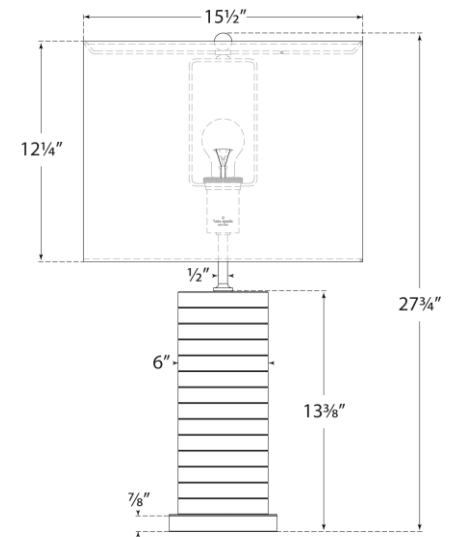

## Grayson Stacked Table Lamp

Item # KS 3945CG/BLK-L

Designer: kate spade new york

Height: 27.75"

Width: 15.5"

Base: 6" Square

Finishes: CG/BLK, CG/CRE

Shade Treatments: L

Shade Details: 15.5" x 15.5" x 12.25"

Socket: E26 Keyless w/ Line Switch

Wattage: 100 A19

Weight: 29 Pounds

Top View

Front View