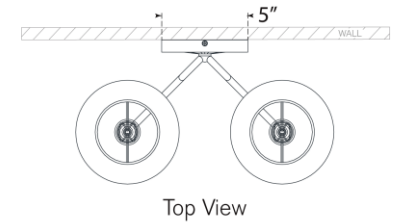

TEAR SHEET

Polaris 17" Double Sconce

Item # CHD 2396AB-L

Designer: Chapman & Myers

Height: 16.5"

Width: 15"

Extension: 8.25"

Backplate: 5" Round

Finishes: AB, BZ, PN

Shade Treatments: L

Shade Details: 3.75" x 6" x 5.75"

Socket: 2 - E12 Candelabra

Wattage: 2 - 6.5 LED B11

Weight: 0 Pounds

Note: UL Only

Top View

Side View

Front View