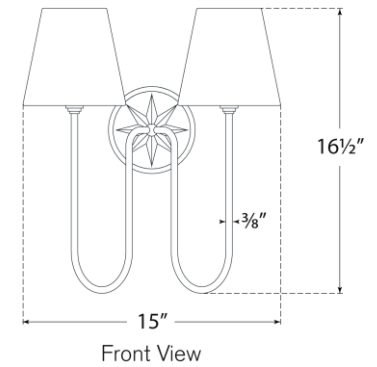

TEAR SHEET

Polaris 17" Double Sconce

Item # CHD 2396AB-L

Designer: Chapman & Myers

Height: 16.5"

Width: 15"

Extension: 8.25"

Backplate: 5" Round

Finishes: AB, BZ, PN

Shade Treatments: L

Shade Details: 3.75" x 6" x 5.75"

Socket: 2 - E12 Candelabra

Wattage: 2 - 6.5 LED B11

Weight: 0 Pounds

Note: UL Only

Top View

Side View

Front View