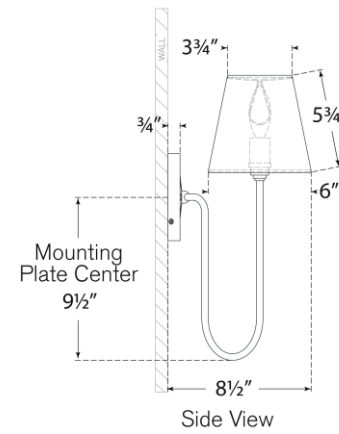

TEAR SHEET

Polaris 17" Double Sconce

Item # CHD 2396AB-L

Designer: Chapman & Myers

Height: 16.5"

Width: 15"

Extension: 8.25"

Backplate: 5" Round

Finishes: AB, BZ, PN

Shade Treatments: L

Shade Details: 3.75" x 6" x 5.75"

Socket: 2 - E12 Candelabra

Wattage: 2 - 6.5 LED B11

Weight: 0 Pounds

Note: UL Only

Top View

Side View

Front View