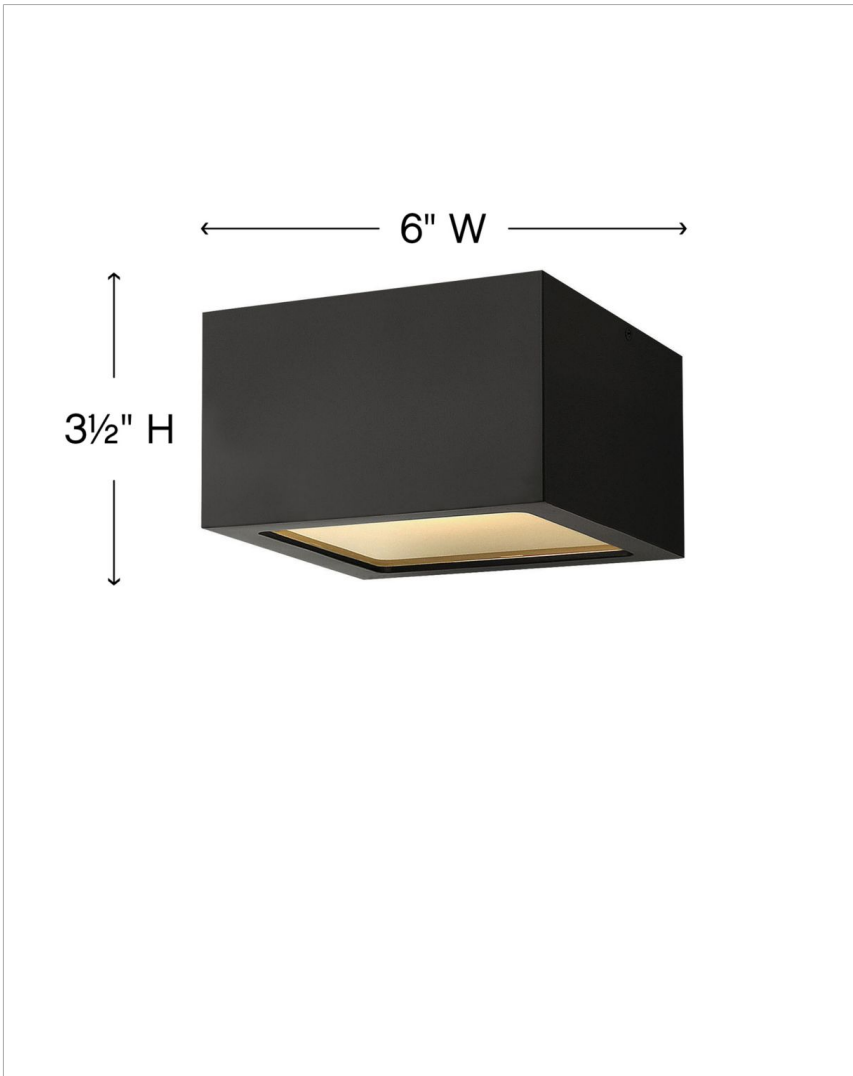

KUBE

1765SK

SMALL FLUSH MOUNT

A collection of sleek designs, Kube's contemporary style featuring solid aluminum construction provides a chic, minimalist statement to complement a variety of exteriors.

DETAILS	
FINISH:	Satin Black
MATERIAL:	Aluminum
GLASS:	Etched Lens
DIMMABLE:	YES, 0-10V TYPE DIMMER ONLY

DIMENSIONS	
WIDTH:	6"
HEIGHT:	3.5"
WEIGHT:	2lb

LIGHT SOURCE	
LIGHT SOURCE:	Integrated LED
LED NAME:	LC1-60
VOLTAGE:	120v/277v
COLOR TEMP:	3000
LUMENS:	600
CRI:	96
INCANDESCENT EQUIVALENCY:	1 x 60w
DIMMABLE:	YES, 0-10V TYPE DIMMER ONLY

MOUNTING	
CANOPY:	6" Sq.

SHIPPING	
CARTON LENGTH:	8.5
CARTON WIDTH:	6
CARTON HEIGHT:	9
CARTON WEIGHT:	3

PRODUCT DETAILS:

- Suitable for use in wet (outdoor direct rain) locations as defined by NEC and CEC. Meets United States UL Underwriters Laboratories & CSA Canadian Standards Association Product Safety Standards
- Fixture is Dark Sky compliant and engineered to minimize light glare upward into the night sky
- Equipped with 120/277V universal driver.
- 2-year finish warranty
- LED components carry a 5-year limited warranty
- Bold lines and a clean, minimalist style complement contemporary architecture