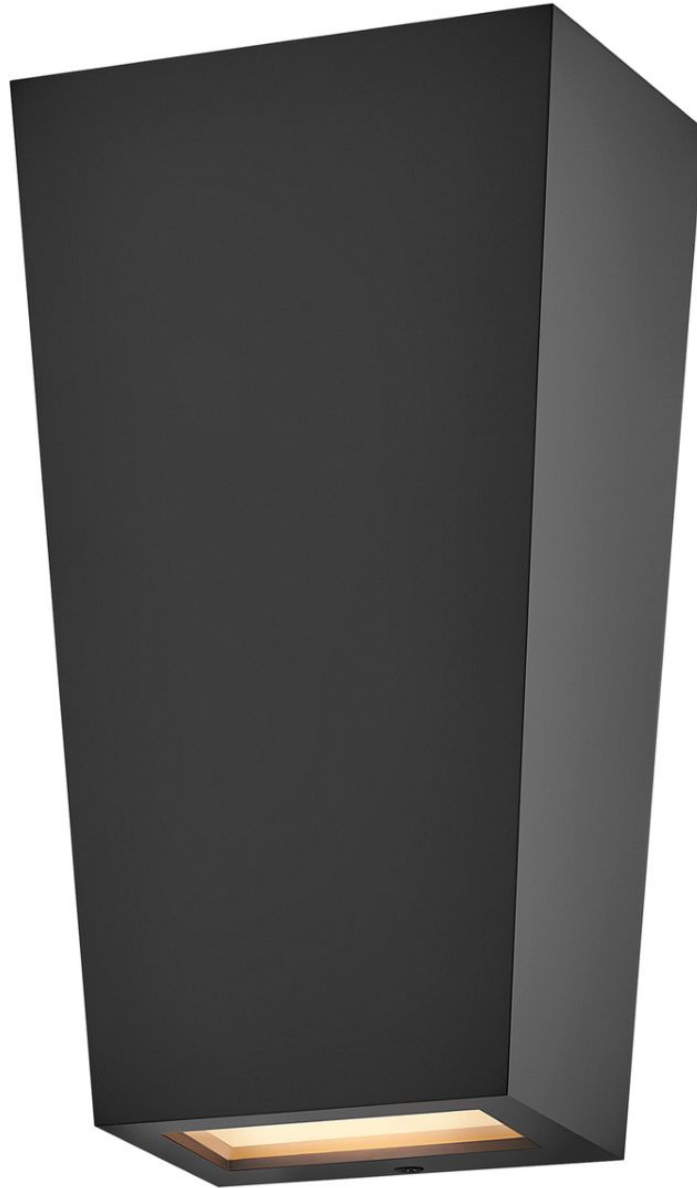

**COASTAL
ELEMENTS™**
collection

CRUZ

SMALL WALL MOUNT LANTERN

13020BK-LL

Cruz catches the eye with its modern, sleek design and trapezoidal silhouette. Available in Black and Textured White finish options, Cruz emits a beautiful wall wash illumination through the etched glass to enhance modern façades. Mounting versatility allows individuals to display either the small or large side up or down. LED bulb is included.

FINISH: Black

GLASS: Etched Lens

WIDTH: 6"

HEIGHT: 11"

DEPTH: 0

LIGHT SOURCE: Socketed

HINKLEY

HINKLEY
33000 Pin Oak Parkway
Avon Lake, OH 44012