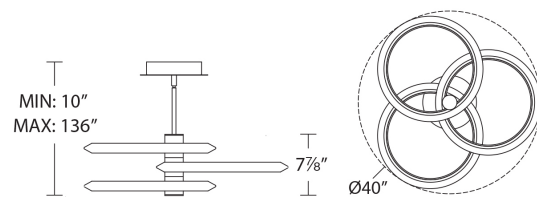

Example: **PD-94940-AB**

DESCRIPTION

Three rings. One perfect look. A true design statement.

FEATURES

- Three 12" and one 6" downrods included (additional downrods available)
- Integral swivel for sloped ceilings
- Can be mounted as semi-flush or pendant
- Driver concealed within the canopy
- 5 year warranty

REPLACEMENT PARTS

- RPL-ROD-IN06-BB - 6" rod - AB finish
- RPL-ROD-IN12-BB - 12" rod - AB finish
- RPL-ROD-IN06-BK - 6" rod - BK finish
- RPL-ROD-IN12-BK - 12" rod - BK finish
- RPL-ROD-IN06-CH - 6" rod - CH finish
- RPL-ROD-IN12-CH - 12" rod - CH finish

FINISHES

LINE DRAWING

PD-94940