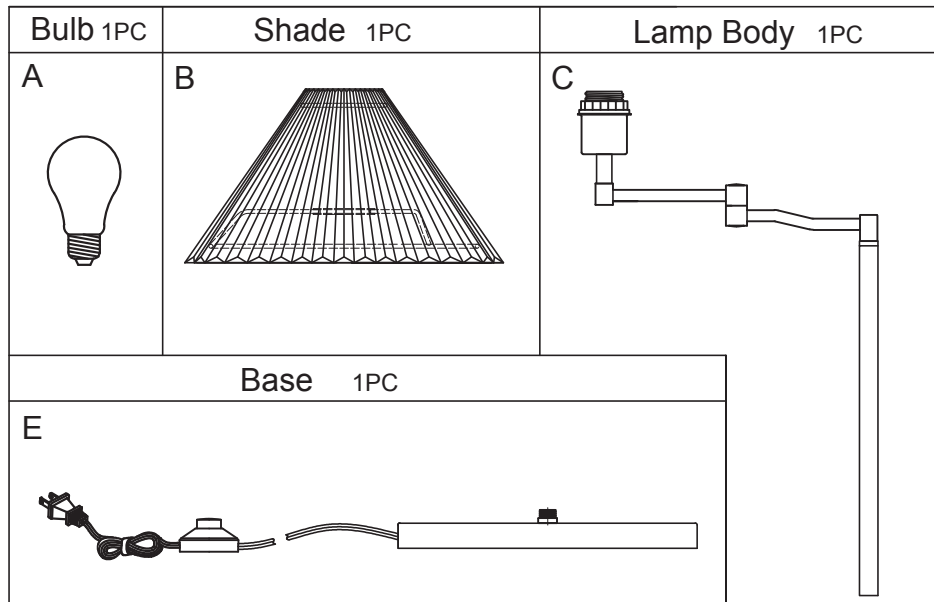

MOE'S

home collection

ASSEMBLY INSTRUCTIONS.

FORA FLOOR LAMP

ZA-1006-02

THANK YOU FOR YOUR PURCHASE!

PARTS AND HARDWARE.

NOTES.

Thank you for purchasing this quality product!
Be sure to check all packing material carefully for small part that may have come loose inside the carton during shipping.

Have 2 adults on hand for assembly.

Assemble on a padded, non-marring surface

Ensure the bulb is secure in the socket before operating the pendant.

CAUTION: To prevent the risk of fire, do not use light bulbs with wattage greater than 15W.