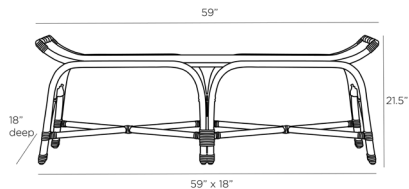

ARTERIOS

PURCELL BENCH

5736

H: 21.5 IN, W: 59 IN, D: 18 IN

Gray Wash

Intersecting linework on the Purcell Bench recalls the graceful curves found in classic Roman stools. The long rattan pole bench, in a neutral gray wash, transforms any space with an easy, relaxed elegance. Finish will vary.

APPEARANCE

Material	Rattan
Finish	Gray Wash
Finish Will Vary	true
Top Coat/Sealant	false

DIMENSIONS

Arm	H: 4.5 IN, W: 1.5 IN, D: 14 IN
Foot Print	W: 59 IN, D: 18 IN
Leg	H: 15.5 IN
Seat Height	18 IN
Clearance	4"

SHIPPING

Product Weight	21.5 LBS
Gross Weight 1	40 LBS
Shipping Box 1	H: 63.25 IN, L: 20.25 IN, W: 22.75 IN

ADDITIONAL INFO

Leg Or Foot Application	Glides
-------------------------	--------

CONTRACT

Contract Suitable	false
-------------------	-------