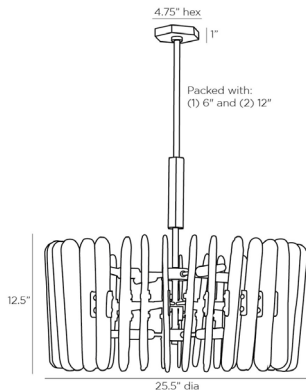

ARTERIOS

KLAUS CHANDELIER

89066
H: 17.5 IN, Dia: 25.50 IN
Antique Brass, Smoke Seedy
Contract Suitable As Is

Slumped seedy glass panels in a smoke finish are fastened to an antique brass iron frame, creating a drum-shaped glimmering shade. When illuminated, the soft sheen from the light further enhances the moody quality and spotlights the radial composition of panels. The chattered detail on the faceted accent and the undulating shape of the panels work in tandem, delivering visual texture. Finish will vary. Additional pipe available (PIPE-457). Damp-rated, although limited covered outdoor areas may affect finish.

APPEARANCE

	Antique Brass
Material	Glass, Iron
Material Type	Seedy, Textured
Finish	Antique Brass, Smoke
Finish Will Vary	true
Top Coat/Sealant	true

DIMENSIONS

Chandelier	H: 12.5 IN, Dia: 25.50 IN
Minimum Hanging Height	17.5 IN
Maximum Hanging Height	47.5 IN
Canopy	H: 1 IN, Dia: 4.75 IN

WIRING

Rating	Damp
Certification Note	LOWER WATTAGE NEEDED FOR INTL USE.
Suggested Bulb Type	T6
Cord	7 FT, Clear/Silver, SVT
Socket	8, Type B - E12
Photographed Bulb	Small Clear Tubular Bulb
Maximum Watt	60
Voltage	110-120 V

CERTIFICATIONS

	Mexico
Certifications	Australia, European Union, United Arab Emirates, United States, Canada

COMPLIANCY

UL/ETL	Yes
CB	Yes
RoHS	true

SHIPPING

Product Weight	35 LBS
Gross Weight 1	40.88 LBS
Shipping Box 1	H: 10.2 IN, L: 27.2 IN, W: 27.2 IN

ADDITIONAL INFO

Features	Assembly Required

REPLACEMENT PARTS

Replacement Part 1	PIPE-457
Replacement Part 1 Dim	(1) 6" and (1) 12"
Replacement Part 2	CANOPY-556
Replacement Part 2 Dim	1" x 4.75"

CONTRACT

Contract Suitable	true