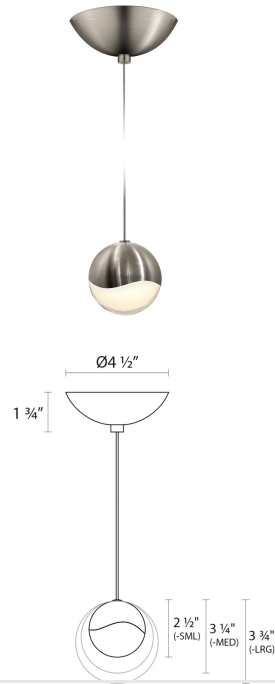

Project:

Grapes LED Pendant Spec Sheet

SKU: 2912.13-MED Learn more at:
<https://sonnemanlight.com/grapes-led-single-pendant>

Description: Grapes® are luminous LED spheres in multiple sizes, arrayed in precise or random patterns, in clusters, or as single points of light. Seen from the middle or above, the crystal appears clear with a subtle luminance. Moving below, the crystal facets become increasingly apparent, refracting the light into a dazzling radiance. Also available in a [chandelier](#).

Type #:

Dimensions

| | |
|-------------------------------|---------------------------|
| Height: | 3.25" |
| Diameter: | 3.25" |
| Canopy/Backplate/Base: | 4.5" |
| Hanging Details: | 10" Adjustable Cord |
| Shape: | Dome Canopy |
| Size: | Single Medium |
| Canopy/Backplate/Base Height: | 1.75 |

Installation

| | |
|-----------------------------|-------------------------------|
| Installation: | Licensed electrician required |
| Sloped Ceiling Compatible?: | Compatible |

General Listings

| | |
|--------------------|--------------------|
| Features: | Damp Rated |
| Certification: | C-ETL-US |
| Color/Finish: | Satin Nickel (.13) |
| Dark Sky Friendly: | N |

Shade

| | |
|-------------------|------------|
| Shade 1 Material: | Glass Lens |
|-------------------|------------|

Available Finishes

Available Finishes: Polished Chrome (.01),
Satin Nickel (.13)