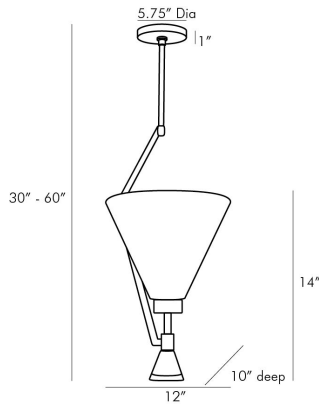

## ROSALIND PENDANT

49234  
 H: 30 IN, W: 12 IN, D: 10 IN  
 Dark Vintage Silver  
 Contract Suitable As Is

Gloriously modern, this sleek and slender pendant is a unique wonder. The steel frame drops dramatically with sharp angles to accommodate a conical opal glass shade. It's finished in a dark vintage silver and is adorned with a crystal drop finial at the bottom. Due to its height, this light fixture is ideal in tall spaces, especially over a kitchen island or in a bathroom. Additional pipe (PIPE-202) available. Damp-rated, although limited covered outdoor conditions may affect finish.

### DIMENSIONS

Pendant H: 14 IN, W: 12 IN, D: 10 IN  
 Minimum Hanging Height 30 IN  
 Maximum Hanging Height 60 IN  
 Canopy H: 1 IN, Dia: 5.75 IN