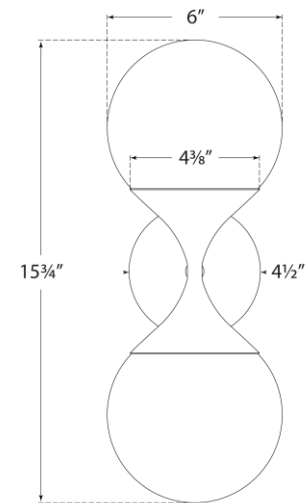

TEAR SHEET

Cristol Small Double Sconce

Item # ARN 2405PN-WG

Designer: AERIN

Height: 15.75"

Width: 6"

Extension: 6.25"

Backplate: 4.5" Round

Finishes: HAB, PN

Glass Options: WG

Socket: 2 - E12 Candelabra

Wattage: 2 - 40 B11

Weight: 4 Pounds

Front View

Side View