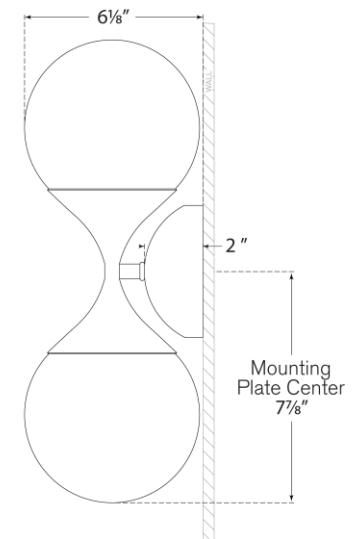

TEAR SHEET

Cristol Small Double Sconce

Item # ARN 2405PN-WG

Designer: AERIN

Height: 15.75"

Width: 6"

Extension: 6.25"

Backplate: 4.5" Round

Finishes: HAB, PN

Glass Options: WG

Socket: 2 - E12 Candelabra

Wattage: 2 - 40 B11

Weight: 4 Pounds

Front View

Side View