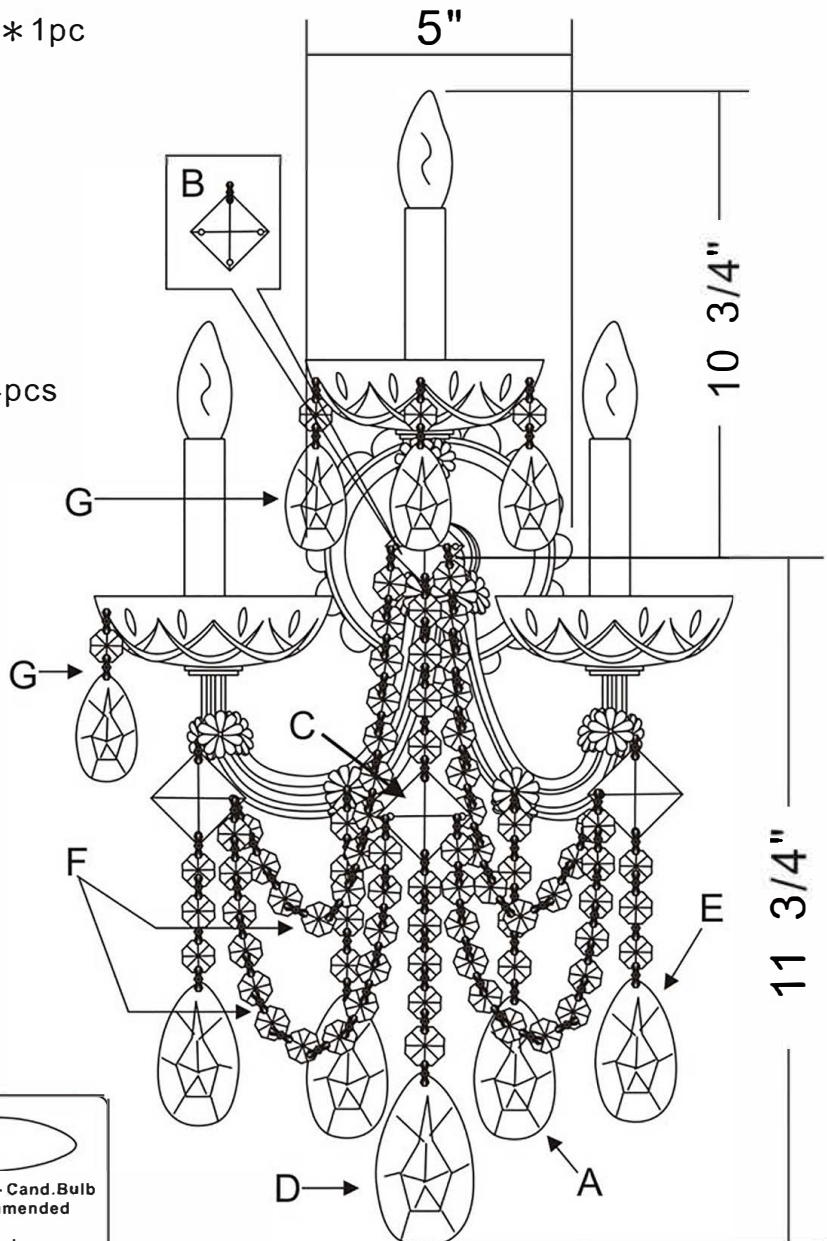

## MODEL#:4423 ASSEMBLY AND DRESSING INSTRUCTIONS

All electrical components must be installed by a licensed electrician in accordance with the National Electric Code and the appropriate local electrical codes.

(27/76-3" + 4 Jewels)\*2pcs

(1 Square 4 Holes)\*1pc

(1 Square 4 Holes + 4 Jewels)\*1pc

(27/87-3" + 22mm Jewel x 1 + 14mm Jewels x 4)\*1pc

(27/76-3" + 1 Square 3 Holes + 3 Jewels)\*2pcs

(13 Jewels Strand)\*4pcs

(27/50-2" )\*12pcs

1 Bobeche  
with 4 **G** Trim.

You will need 3 - Cand. Bulb  
40 Watts Recommended  
60 Watts Max  
Bulb not included.