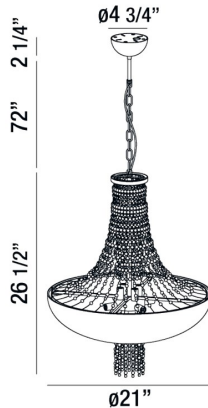

LOPEZ, 21" ROUND PENDANT

PRODUCT DETAILS

No.	:	28108-023
Product Color	:	MATTE WHITE
Product Material	:	METAL
Shade / Accent Colour	:	CLEAR
Shade / Accent Material	:	CRYSTAL
Diameter	:	21"
Height	:	26.5"
Overall Height	:	100.75"
Weight	:	13.6lbs

LIGHT SOURCE DETAILS

Number of Bulbs	:	1 / 8
Light Source	:	Halogen / Halogen
Light Source Type	:	GU10 / G9
Input Voltage	:	120 / 120V
Bulb Voltage	:	120 / 120V
Socket Type	:	GU10 / G9
Wattage	:	50 / 40W
Total Wattage	:	50 / 320W
Bulb Included	:	Yes / Yes
Dimmable	:	Yes / Yes

Options Available

ITEM NO.	FINISH	SHADE
28108-016	MATTE BLACK	CLEAR
28108-023	MATTE WHITE	CLEAR

TECHNICAL DETAILS

Light Direction	:	Down
Hanging Support Type	:	CHAIN
Hanging Support Length	:	72"
Canopy / Backplate Height	:	2.25"
Canopy / Backplate Dia.	:	4.75"
Adjustable Lamp Head	:	No
Location	:	DRY
Approval	:	