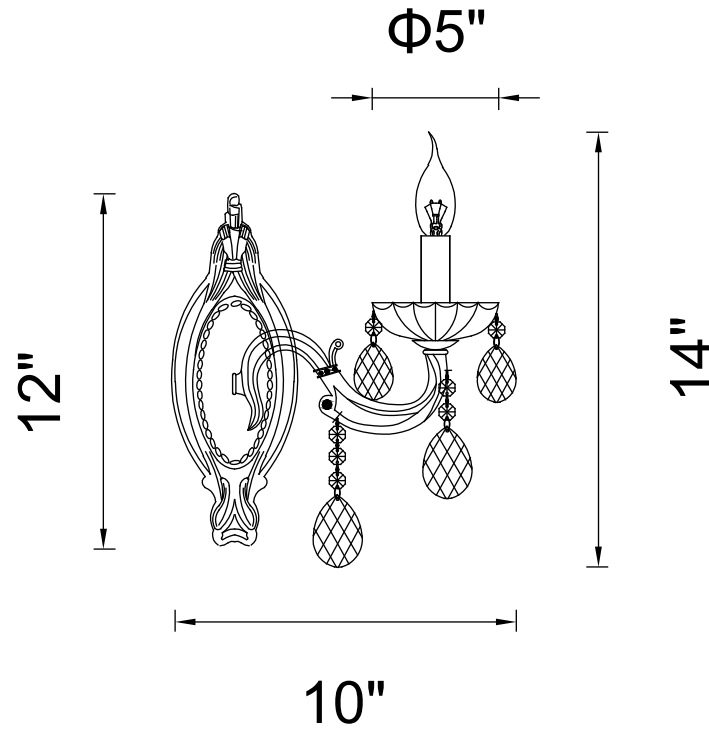

PROJECT: \_\_\_\_\_

FIXTURE TYPE: \_\_\_\_\_

LOCATION: \_\_\_\_\_

CONTACT/PHONE: \_\_\_\_\_

Item	2016W5C-1
Collection	FLAWLESS
Finish	Chrome
Glass	-----
Crystal	Clear
Input	120V AC,60HZ,AC

Shade	-----
Length/Dia.	5"
Width/Ext.	10"
Height	14"
Maximum	-----
Lumens	-----

Light Source	E12
Bulb Info.	1×60W
Included	-----
Dimmable	Yes
Color	-----
Weight	