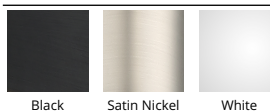

FINISHES

LINE DRAWING