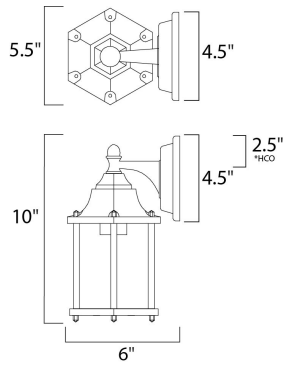

PRODUCT DESCRIPTION

MEASUREMENTS

DIMENSION : 5.5" W x 10" H x 6" Ext
BACK PLATE : 4.5" W x 4.5" H x 2.5" HCO
HANGING WEIGHT : 2.2 lb

LAMPING

INPUT VOLTAGE : 120V
LUMENS : 455 Rated
BULB : 1 x 9W LED E26 Medium , 9W Total
BULB INCLUDED : (Included)
DIMMABLE : Triac CL
CRI : 90+ CRI
COLOR_TEMP : 3000K

FINISHES OPTION

- Black
- Empire Bronze
- Rust Patina

GLASS

Frosted FT

MATERIAL

Die Cast Aluminum

RATINGS

cETLus
Wet Location
JA8 Bulb In

ADDITIONAL

RATED LIFE 25000 Hours
OPERATING TEMPERATURE:
-20°C (-4°F), 40°C (104°F)

Always consult a qualified electrician before installing any lighting product.