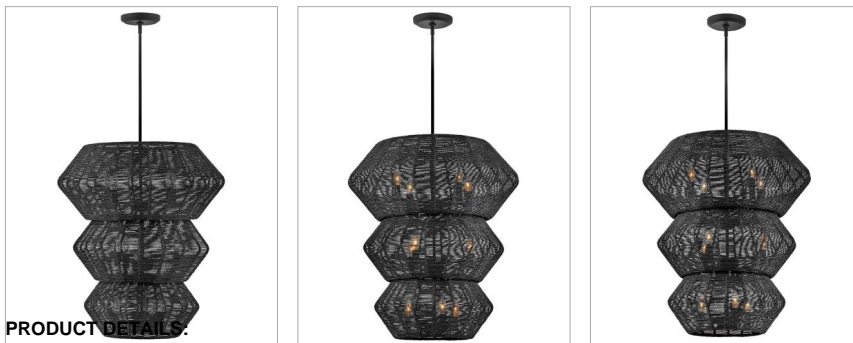

lisa mcdennon
COLLECTION

LUCA

40388BLK

DOUBLE XL MULTI TIER CHANDELIER

Luca's coastal vibe is permeated with an exotic appeal. The bold pendant showcases a robust, woven drum shade, and a fully finished cluster for plenty of functional light offered in a variety of finish options. Luca is part of the Lisa McDennon Collection.

DETAILS	
FINISH:	Black
MATERIAL:	Steel
SHADE:	Black
SLOPE DEGREE:	90
DIMMABLE:	YES, WITH DIMMABLE LAMP (NOT INCLUDED)

DIMENSIONS	
WIDTH:	27.8"
HEIGHT:	31.3"
WEIGHT:	18.9lb

LIGHT SOURCE	
LIGHT SOURCE:	Socketed
WATTAGE:	10-5w Cand. LED, 60w Equiv.
VOLTAGE:	120v

MOUNTING	
CANOPY:	6.5" Dia.
LEAD WIRE:	1 X 120"
MAX HEIGHT:	64.8

SHIPPING	
CARTON LENGTH:	30
CARTON WIDTH:	34
CARTON HEIGHT:	30.8
CARTON WEIGHT:	32.8

PRODUCT DETAILS.

- This item may be hung on a sloped ceiling
- This fixture includes multiple down stems in various lengths to customize the installation height of the fixture, including one 6" stem and two 12" stems
- Suitable for use in dry (indoor) locations as defined by NEC and CEC. Meets United States UL Underwriters Laboratories & CSA Canadian Standards Association Product Safety Standards.
- The Lisa McDennon Collection offers a striking mix of edgy, sculptural silhouettes that incorporate modern, organic elements and luxe materials, brought to life by her innovative and original point of view.
- Bold silhouette with dramatic details creates a modern statement