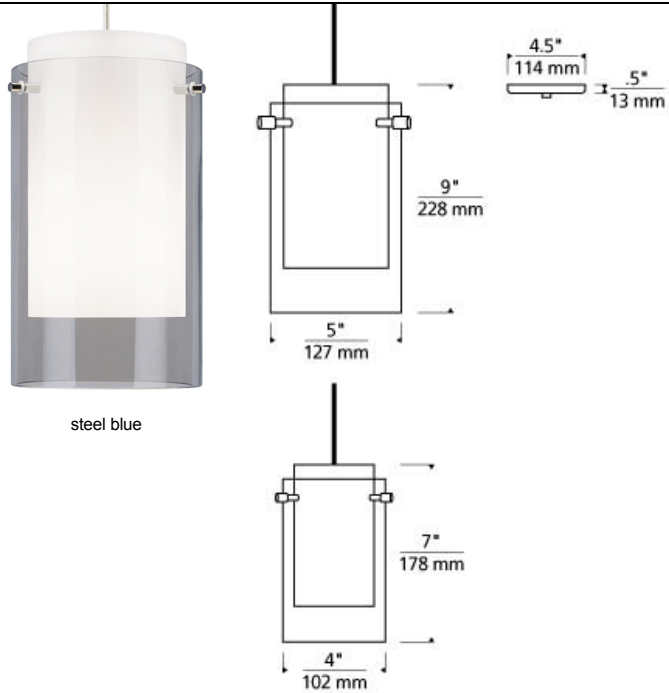

LINE - VOLTAGE PENDANTS / SUSPENSION

Echo Pendant

DESCRIPTION

The Echo pendant light by Tech Lighting is a timeless contemporary glass cylinder pendant. The modern silhouette of this pendant surrounds an inner white glass cylinder to echo with a pop of color while softly diffusing the light within. With five available on trend color options and high quality metal finishes the Mini Echo creates an exciting yet sophisticated look and feel to any space. This mid-sized Echo scales at 9" in diameter and 5" in width this pendant is ideal for home office lighting, bath lighting flanking a vanity or even bedroom lighting flanking bedside tables. The Echo is fully dimmable allowing you the ability to customize the light tones to your desired ambiance. Rated for (1) 60 watt, E11 mini candelabra (Lamp Not Included). Fixture is provided with six feet of field-cutable cable. Incandescent version dimmable with standard incandescent dimmer. LED version dimmable with LED compatible dimmer.

INSTALLATION

This product can mount to either a 4" square electrical box with round plaster ring or an octagon electrical box.

ACCESSORIES & OPTICAL CONTROLS

Line-voltage Swag Hook

WEIGHT

1.3lb / 0.59kg ±

ORDERING INFORMATION

700	SYSTEM	ECP	SHAPE OR SIZE	COLOR	FINISH	LAMP
TD	LINE-VOLTAGE PENDANTS/SUSPENSION		LARGE	A AMBER	Z ANTIQUE BRONZE	NO LAMP
TT	SINGLE-CIRCUIT T-TRAK	S	SMALL	Q AQUAMARINE	B BLACK	-LED927 A19 LED 90 CRI 2700K 120V (T20/T24)
				C CLEAR	S SATIN NICKEL	
				S SMOKE	W WHITE	
				U STEEL BLUE		

TD includes 4.5" Round Canopy.
Antique Bronze and Black Finish Only Available on TD.

LED version Only Available on Large.