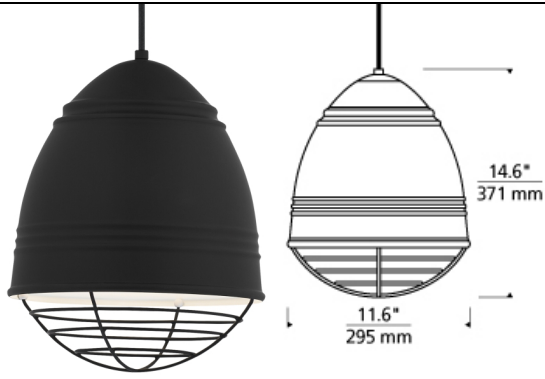

Loft Pendant

DESCRIPTION

This stylized and elevated interpretation of industrial high bay lighting features rubberized paint on the ribbed spun-metal shade to provide a smooth, matte finish while a choice of metallic plated cage adds a custom look. Includes 6' of field-cutttable cloth cord. Brushed Aluminum includes black/white cloth cord. Rubberized Black includes black cloth cord. Rubberized White includes black/white cloth cord. Available with or without lamp. E26 medium base socket 75w max. LED includes (1) E26 base 10 watt 90 CRI 2700K LED A19 lamp. Incandescent version dimmable with a standard incandescent dimmer. LED version dimmable with an LED compatible dimmer. Consult lamp manufacturer for more information. 120v.

ACCESSORIES & OPTICAL CONTROLS

Suspension Swag Hook

WEIGHT

3-3.5lb / 1.36-1.59kg ±

brushed aluminum black cage brushed aluminum copper cage brushed aluminum no cage brushed aluminum polished nickel cage brushed aluminum white cage rubberized black w/ white interior no cage rubberized black w/ white interior black cage rubberized black w/ white interior copper cage rubberized black w/ white interior polished nickel cage