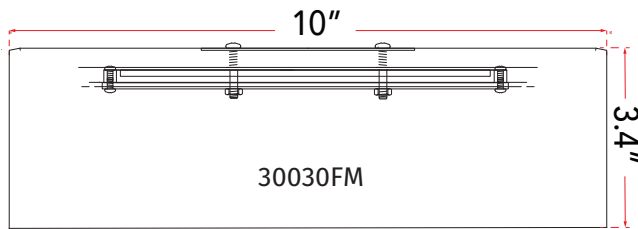

ABRA MODEL **30030FM-BN**  
 FAMILY NAME **Bongo**

**10" Metal Cylinder and Frosted Glass Flushmount with High Output Dimmable LED**  
 UPC **00858083007580**

FIXTURE MATERIAL				FIXTURE DIMENSIONS IN INCHES										
Frame Material	Finishes Available	Diffuser Type	Diffuser Finish	Diameter	Height	o.a.h	Width	Length	Ext	Weight	ADA	Location	Rating	Compliance
Metal	BN-Brushed Nickel	Glass	Frosted	10	3.4	3.4				4.5		Ceiling Mount only	Damp Location	cETLus T-24
LAMPING										Compatible Dimmers		Junction Box Type		SUPPLIED
Lamp Type	Lamp qty	Wattage	Max Wattage	Base	Kelvin	CRI	Initial Lumen's	Delivered Lumen's	Voltage			Standard 4 x 4 Octagon Box		
LED	1	16w	30w	Solid State Module	3000k	90+	1360	952 estimated	120v					
SPECIAL NOTES														