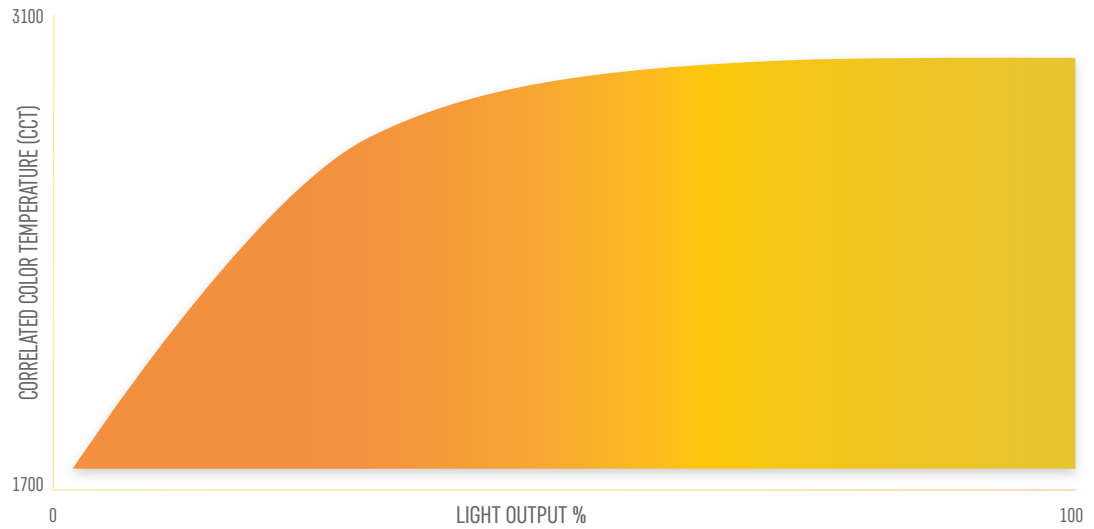

**CCT AT LIGHT LEVEL (%LF)
FOR WARM DIM LED**

%LF	CCT
100%	3000
50%	2800
25%	2300
10%	1900
5%	1800

WARM DIM DIMMING CURVE

CCT RANGE: 3000K TO 1800K