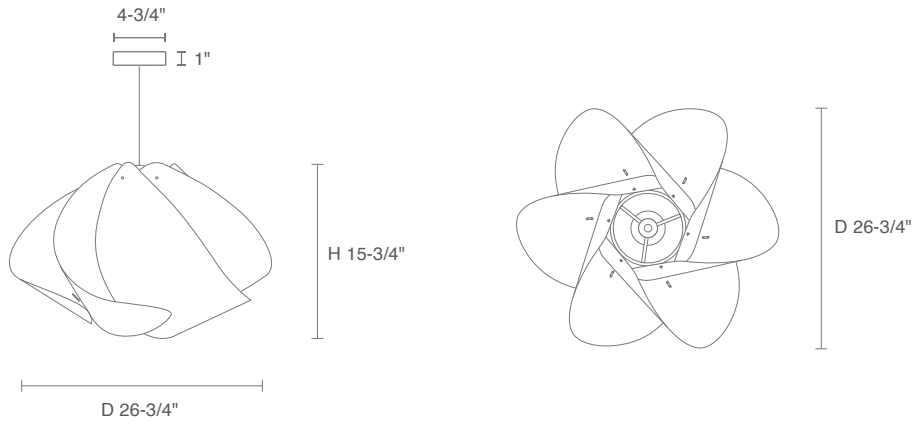

**CCT AT LIGHT LEVEL (%LF)
FOR WARM DIM LED**

%LF	CCT
100%	3000
50%	2800
25%	2300
10%	1900
5%	1800

WARM DIM DIMMING CURVE

CCT RANGE: 3000K TO 1800K

MOUNTING OPTIONS

MATILDA 44

MATILDA 68

MOUNTING OPTIONS (CONTINUED)