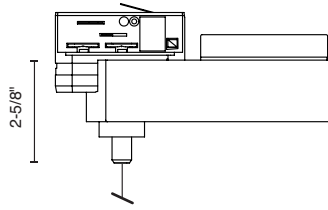

MOUNTING OPTIONS (CONTINUED)

LLED-GEO