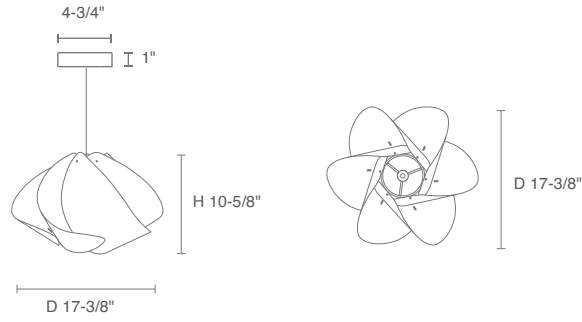

**CCT AT LIGHT LEVEL (%LF)
FOR WARM DIM LED**

%LF	CCT
100%	3000
50%	2800
25%	2300
10%	1900
5%	1800

WARM DIM DIMMING CURVE

CCT RANGE: 3000K TO 1800K

MOUNTING OPTIONS

MATILDA 44

MATILDA 68

MOUNTING OPTIONS (CONTINUED)