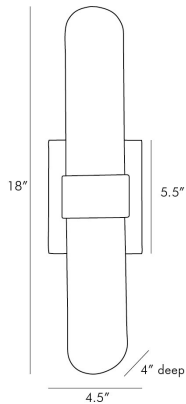

ARTERIOS

ELYSE SCONCE

49686
H: 18 IN, W: 4.5 IN, D: 4 IN
Polished Nickel
Contract Suitable As Is

Classic meets contemporary with this sharp-looking sconce. Clear ribbed glass is cut at an angle delivering an unexpected update to its simple form. With the ability to move the glass can be turned facing the wall or away from it-creating a unique orientation of light in the space which it resides. A polished nickel band centers this piece to create more luxe and luster. Can be installed horizontally or vertically. Damp-rated, although limited covered outdoor conditions may affect finish.

APPEARANCE

Material Glass, Iron
Finish Clear Ribbed, Polished Nickel
Top Coat/Sealant false

DIMENSIONS

Center Of Mount From Btm 9 IN
Backplate Mount H: 5.5 IN, W: 4.5 IN, D: 1 IN
H: 5 IN, W: 4 IN

WIRING

Rating Damp
Suggested Bulb Type T6
Cord 1 FT, Black/White, SVT
Socket 2, Type B - E12
Maximum Watt 60
Voltage 110-120 V

CERTIFICATIONS

Certifications Mexico
European Union, United Arab Emirates, United States, Canada

COMPLIANCY

UL/ETL Yes
CB Yes
RoHS true

SHIPPING

Product Weight 3.5 LBS
Gross Weight 1 6.8 LBS
Shipping Box 1 H: 12.6 IN, L: 26.2 IN, W: 7.5 IN