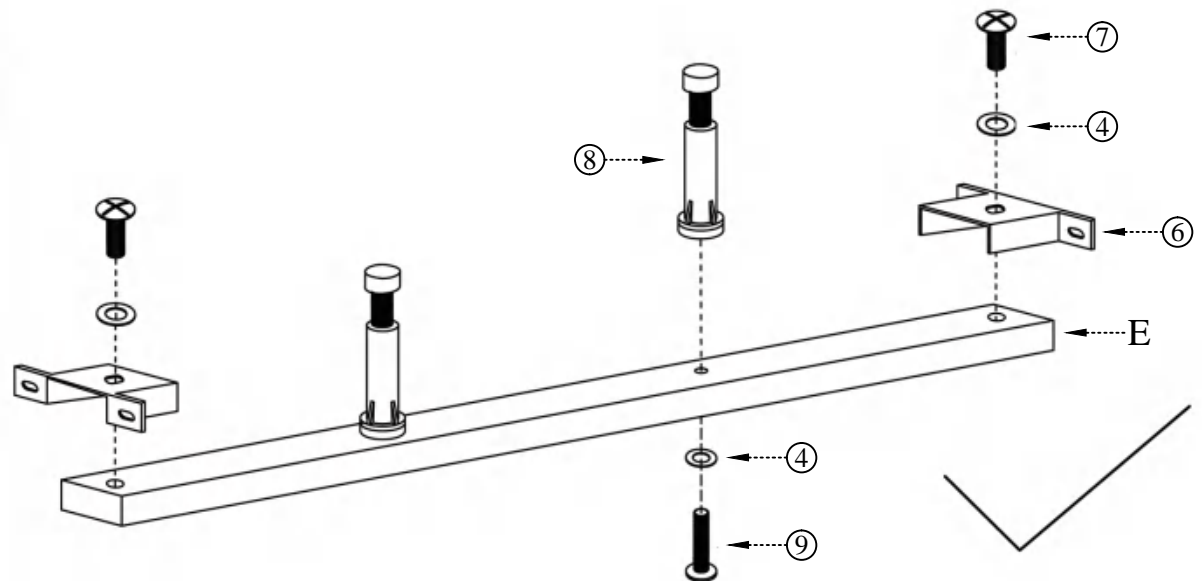

STEP 1.

STEP 2.

PARTS AND HARDWARE.

	
Center Rail E X 1	Washers ④ X 4
	
Brackets ⑥ X 2	Bolts(m8*25) ⑦ X 2
	
Plastic Support legs ⑧ X 2	Bolts (M8*40) ⑨ X 2

NOTES.

Thank you for purchasing this quality product! Be sure to check all packing material careful for small part that may have come loose inside the carton during shipping.

CAUTION: The item is heavy, assembly should be performed by two people.

STEP 3.

PARTS AND HARDWARE.

	
Washers	Bolts(m8*25)
④ X 4	⑦ X 4
	
Screws(m8*32)	Slats
⑩ X 42	F X 1

NOTES.

Thank you for purchasing this quality product!
Be sure to check all packing material careful
for small part that may have come loose
inside the carton during shipping.