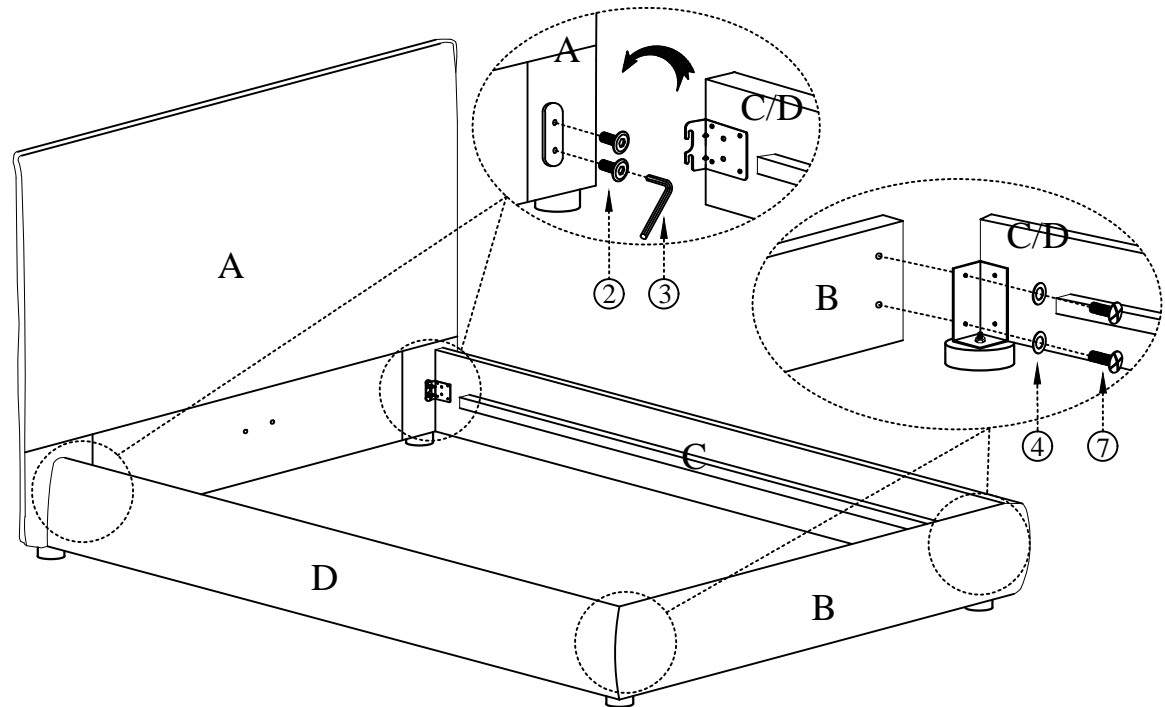

MOE'S

home collection

ASSEMBLY INSTRUCTIONS.

LUZON KING BED TALL HEADBOARD LIGHT GREY

RN-1149-40

THANK YOU FOR YOUR PURCHASE!

PARTS AND HARDWARE.

	
Feet ① X 4	Gold Bolt (m8*18) ② X 4
	
Allen Key ③ X 1	Washers (m8) ④ X 8
	
Brackets ⑤ X 2	Bolts (m8*25) ⑦ X 8
	
Headboard A X 1	Footboard B X 1
	
Right Side Rail C X 1	Left Side Rail D X 1

NOTES.

Thank you for purchasing this quality product! Be sure to check all packing material carefully for small parts that may have come loose inside the carton during shipping.

CAUTION: The item is heavy, assembly should be performed by two people.

STEP 1.

STEP 2.

PARTS AND HARDWARE.

	
Center Rail E X 1	Washers ④ X 4
	
Brackets ⑥ X 2	Bolts(m8*25) ⑦ X 2
	
Plastic Support legs ⑧ X 2	Bolts (M8*40) ⑨ X 2

NOTES.

Thank you for purchasing this quality product! Be sure to check all packing material careful for small part that may have come loose inside the carton during shipping.

CAUTION: The item is heavy, assembly should be performed by two people.

STEP 3.

PARTS AND HARDWARE.

	
Washers	Bolts(m8*25)
④ X 4	⑦ X 4
	
Screws(m8*32)	Slats
⑩ X 42	F X 1

NOTES.

Thank you for purchasing this quality product!
Be sure to check all packing material careful
for small part that may have come loose
inside the carton during shipping.