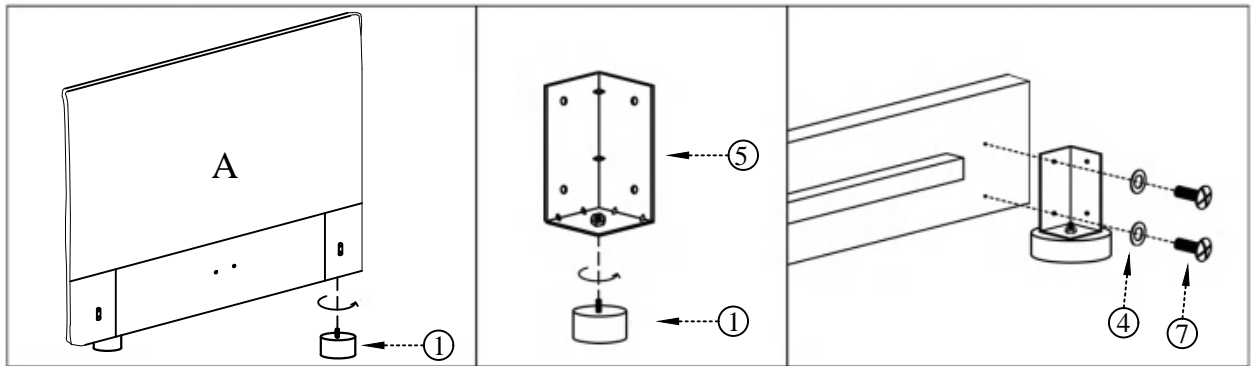

MOE'S

home collection

ASSEMBLY INSTRUCTIONS.

LUZON KING BED TALL HEADBOARD LIGHT GREY

RN-1149-40

THANK YOU FOR YOUR PURCHASE!

PARTS AND HARDWARE.

	
Feet ① X 4	Gold Bolt (m8*18) ② X 4
	
Allen Key ③ X 1	Washers (m8) ④ X 8
	
Brackets ⑤ X 2	Bolts (m8*25) ⑦ X 8
	
Headboard A X 1	Footboard B X 1
	
Right Side Rail C X 1	Left Side Rail D X 1

STEP 1.

STEP 2.

PARTS AND HARDWARE.

	
Center Rail E X 1	Washers ④ X 4
	
Brackets ⑥ X 2	Bolts(m8*25) ⑦ X 2
	
Plastic Support legs ⑧ X 2	Bolts (M8*40) ⑨ X 2

NOTES.

Thank you for purchasing this quality product! Be sure to check all packing material careful for small part that may have come loose inside the carton during shipping.

CAUTION: The item is heavy, assembly should be performed by two people.

STEP 3.

PARTS AND HARDWARE.

	
Washers	Bolts(m8*25)
④ X 4	⑦ X 4
	
Screws(m8*32)	Slats
⑩ X 42	F X 1

NOTES.

Thank you for purchasing this quality product!
Be sure to check all packing material careful
for small part that may have come loose
inside the carton during shipping.