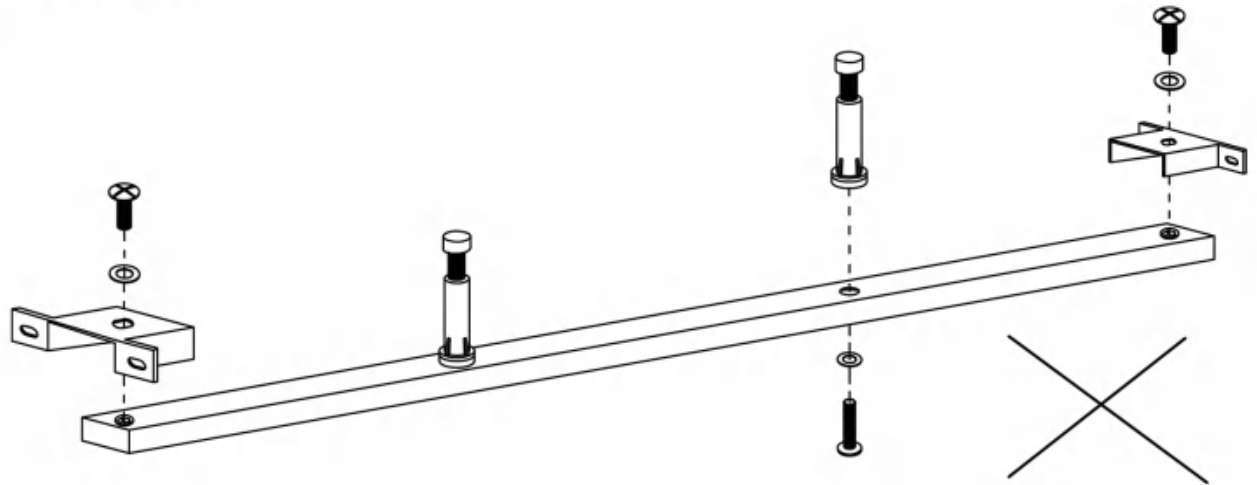

STEP 1.

STEP 2.

PARTS AND HARDWARE.

	
Center Rail E X 1	Washers ④ X 4
	
Brackets ⑥ X 2	Bolts(m8*25) ⑦ X 2
	
Plastic Support legs ⑧ X 2	Bolts (M8*40) ⑨ X 2

NOTES.

Thank you for purchasing this quality product! Be sure to check all packing material careful for small part that may have come loose inside the carton during shipping.

CAUTION: The item is heavy, assembly should be performed by two people.

STEP 3.

PARTS AND HARDWARE.

	
Washers	Bolts(m8*25)
④ X 4	⑦ X 4
	
Screws(m8*32)	Slats
⑩ X 42	F X 1

NOTES.

Thank you for purchasing this quality product!
Be sure to check all packing material careful
for small part that may have come loose
inside the carton during shipping.