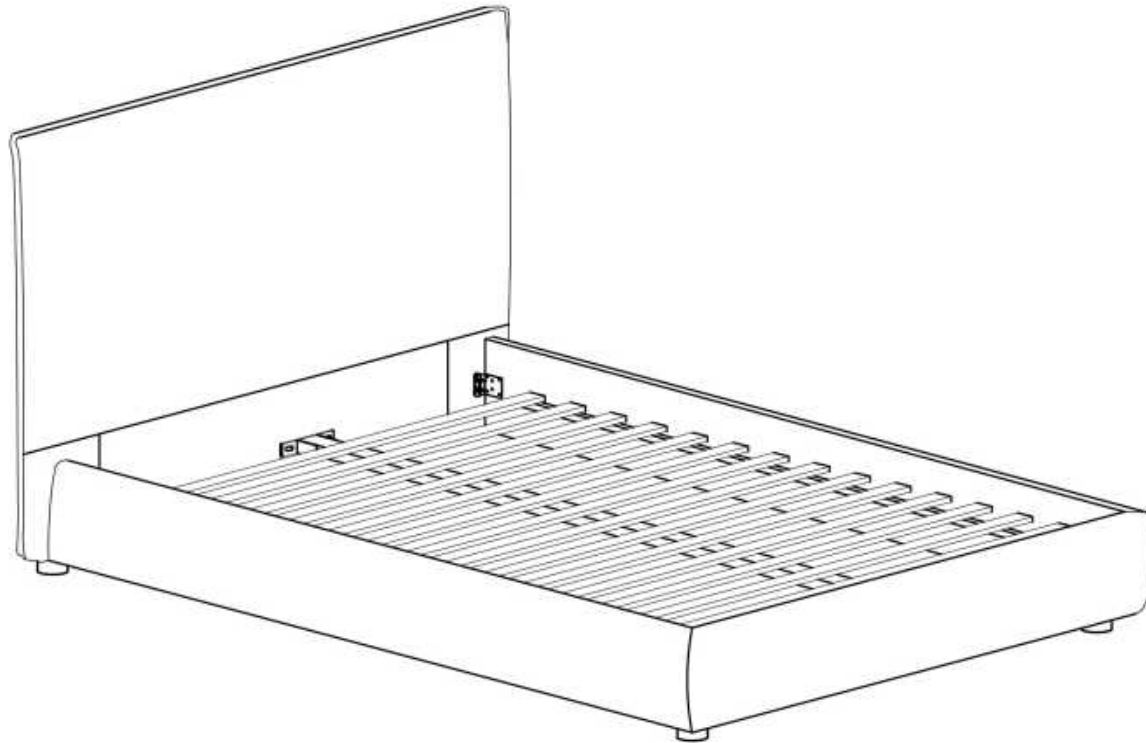

MOE'S

home collection

ASSEMBLY INSTRUCTIONS.

LUZON KING BED TALL HEADBOARD LIGHT GREY

RN-1149-40

THANK YOU FOR YOUR PURCHASE!

PARTS AND HARDWARE.

	
Feet ① X 4	Gold Bolt (m8*18) ② X 4
	
Allen Key ③ X 1	Washers (m8) ④ X 8
	
Brackets ⑤ X 2	Bolts (m8*25) ⑦ X 8
	
Headboard A X 1	Footboard B X 1
	
Right Side Rail C X 1	Left Side Rail D X 1

NOTES.

Thank you for purchasing this quality product! Be sure to check all packing material carefully for small parts that may have come loose inside the carton during shipping.

CAUTION: The item is heavy, assembly should be performed by two people.

STEP 1.

STEP 2.

PARTS AND HARDWARE.

	
Center Rail E X 1	Washers ④ X 4
	
Brackets ⑥ X 2	Bolts(m8*25) ⑦ X 2
	
Plastic Support legs ⑧ X 2	Bolts (M8*40) ⑨ X 2

NOTES.

Thank you for purchasing this quality product! Be sure to check all packing material careful for small part that may have come loose inside the carton during shipping.

CAUTION: The item is heavy, assembly should be performed by two people.

STEP 3.

PARTS AND HARDWARE.

	
Washers	Bolts(m8*25)
④ X 4	⑦ X 4
	
Screws(m8*32)	Slats
⑩ X 42	F X 1

NOTES.

Thank you for purchasing this quality product!
Be sure to check all packing material careful
for small part that may have come loose
inside the carton during shipping.