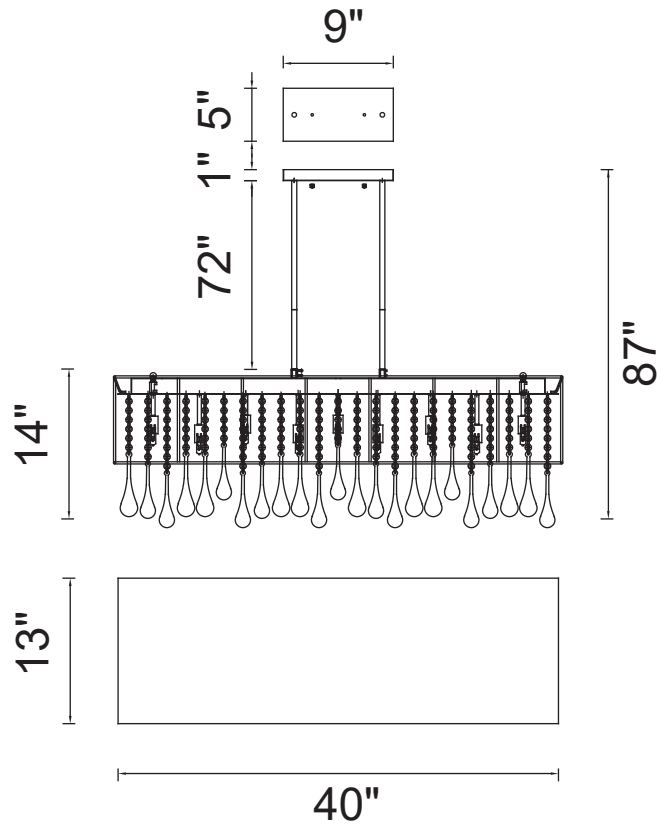

PROJECT: _____
 FIXTURE TYPE: _____
 LOCATION: _____
 CONTACT/PHONE: _____

Item	5005P40C
Collection	WATER DROP
Finish	Chrome
Glass	-----
Crystal	Clear
Input	120V AC,60HZ,AC

Shade	Black
Length/Dia.	40"
Width/Ext.	13"
Height	14"
Maximum	87"
Lumens	-----

Light Source	G9
Bulb Info.	14x40W
Included	-----
Dimmable	Yes
Color	-----
Weight	