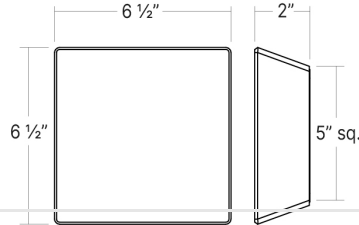

Project:

Mist Square Sconce Spec Sheet

SKU: 7540.98W Learn more at:
<https://sonnemanlight.com/mist-square-sconce>

Description: Crafted from etched glass that optimizes luminescence and subtle color, Mist produces a calming, free floating LED halo effect as light passes through the glass. This collection has three etched glass color options with [round](#) and square shapes. Mist is ideal for a wide range of applications, from providing a sense of calming light in a modern bathroom to creating subtle elegance through a grand hallway.

Type #:

Dimensions

Width: 6.5"

Electrical Specs

Bulb(s) Included?: Yes
 Bulb 1 Type: Integral LED
 Bulb Quantity: 1
 Input Voltage: 120-277VAC
 Wattage: 7
 Initial Lumens: 900
 Delivered Lumens: 200
 Color Temperature: 3000K
 CRI: 90
 Power Supply Type: Driver
 Power Supply Quantity: 1
 Power Supply Location: Outlet Box
 Dimming Type: TRIAC/ELV/
 0-10V