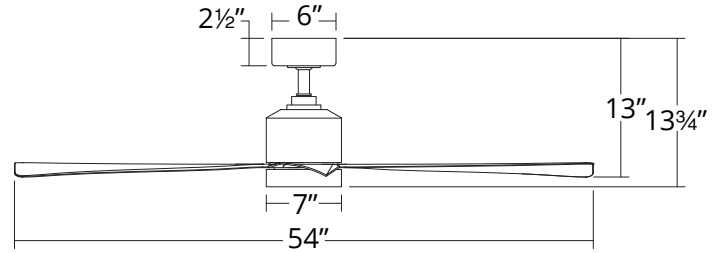

LOTUS

FR-W1809-54L

54" Ceiling Fan

MODERN FORMS

SMART FANS

PRODUCT DESCRIPTION

Modern luxury is all about making life simpler- that's exactly what Cervantes does for you. With our Modern Forms app, you can map out schedules, optimize energy use and integrate with smart home devices you already own, like Amazon Alexa and Google Assistant. And Cervantes's clean, offset blades slice through the air with barely a whisper- that's because the powerful DC motor keeps things running smooth and super quiet. Available in versatile oil-rubbed bronze and graphite finishes.

FEATURES

- 6 fan speeds through both Summer and Winter Modes
- Silent DC motor
- Includes BT remote control
- Optional wall control for 3, 4-way control sold separately
- Compatible with Modern Forms app

AIRFLOW/ENERGY EFFICIENCY

Weighted-Average/High Airflow CFM:	4102/6034
Weighted-Average/High Energy Use (W):	13/18
Estimated Yearly Energy Cost ($):	$3.21
Weighted-Average/High Efficiency (CFM/W):	211/332
Max RPM:	167

ORDER NUMBER

Model	Housing	Blade
FR-W1809-54L	BZ <i>Bronze</i>	BZ <i>Bronze</i>
	MB <i>Matte Black</i>	MB <i>Matte Black</i>
	MW <i>Matte White</i>	MW <i>Matte White</i>
	TT <i>Titanium Silver</i>	TT <i>Titanium Silver</i>

Example: **FR-W1809-54L-MW**

For 2700K add "-27" ; for 3500K add "-35" before the finish: **FR-W1809-54L-27-MW**

*Results may vary based on application and surroundings.

*This fan comes uni-pack - blade select options are not available

The Modern Forms app synchronizes seamlessly with smart home devices you already own

modernforms.com
Phone (800) 526.2588
Fax (800) 526.2585

Headquarters/Eastern Distribution Center
44 Harbor Park Drive
Port Washington, NY 11050

Central Distribution Center
1600 Distribution Ct
Lithia Springs, GA 30122

Western Distribution Center
1750 Archibald Avenue
Ontario, CA 91760

SPECIFICATIONS

Construction:	Aluminum, ABS
Blade:	14° Pitch, 56" sweep 1"
Downrod:	O.D. x 6"H included
Mounting Slope:	Up to 32°
Wire:	80"
Hanging Weight:	16 lbs
Total Power:	31W
Standards:	UL/cUL Wet Location listed, Title 24 JA8-2016 Compliant, Title 20, Energy Star rated
Motor Type:	125 x 30 sensorless DC motor

WIRELESS PERFORMANCE

Wi-Fi Range:	Up to 150 ft*
Bluetooth Range:	Up to 150 ft*

LUMINAIRE PERFORMANCE

Light Source:	LED
Light Wattage:	13W
Lumens/Delivered Lumens:	1110/622
Dimming:	Integrated
CRI:	90
Color Temperature:	3000K (2700K/3500K options available)
Rated Life:	50,000 hours