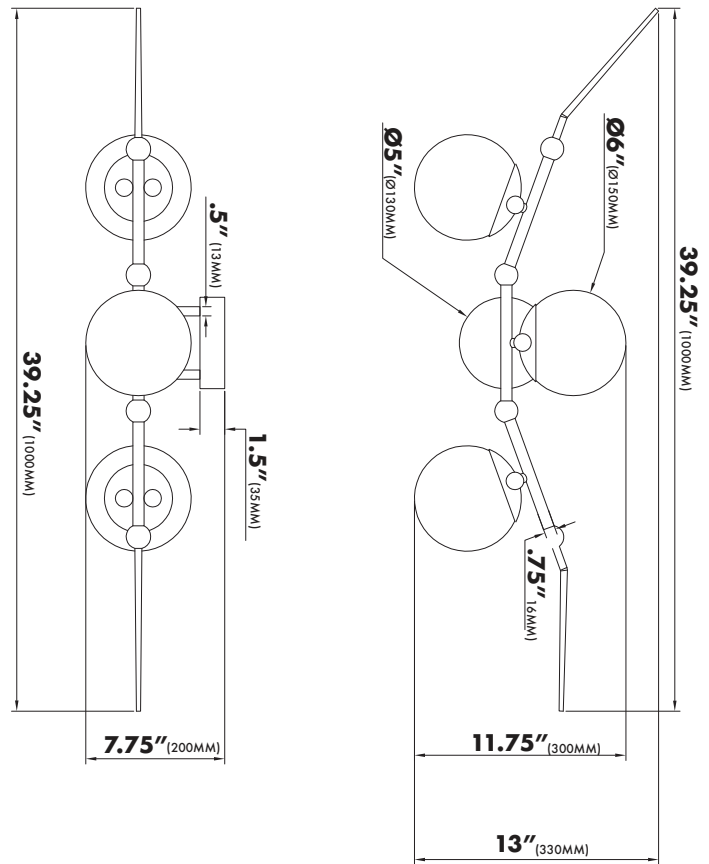

## LIGHT SPECIFICATIONS LED WALL SCNCE

### SPECIFICATIONS

• LUMENS	1407.92LM
• WATTS	23W
• VOLTAGE	120V
• CRI	90
• CCT	3000K
• IP RATED	DRY LOCATION - IP20
• MATERIAL	ALUMINUM / GLASS / IRON
• FINISH	ANTIQUE BRASS / BLACK
• LIFETIME	50000 HOURS
• DIMMABLE	YES
• SHADE SHAPE	ROUND
• SHADE MATERIAL	FROSTED GLASS
• SHADE COLOR	WHITE
• WARRANTY	5-YEAR LIMITED

THE MEASUREMENTS ARE ROUNDED TO THE NEAREST 1/4"