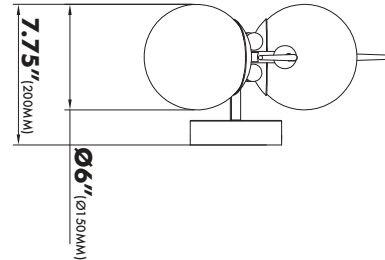

## LIGHT SPECIFICATIONS LED WALL SCNCE

### SPECIFICATIONS

• LUMENS	1407.92LM
• WATTS	23W
• VOLTAGE	120V
• CRI	90
• CCT	3000K
• IP RATED	DRY LOCATION - IP20
• MATERIAL	ALUMINUM / GLASS / IRON
• FINISH	ANTIQUE BRASS / BLACK
• LIFETIME	50000 HOURS
• DIMMABLE	YES
• SHADE SHAPE	ROUND
• SHADE MATERIAL	FROSTED GLASS
• SHADE COLOR	WHITE
• WARRANTY	5-YEAR LIMITED

THE MEASUREMENTS ARE ROUNDED TO THE NEAREST 1/4"