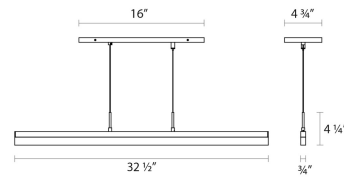

Project:

Stiletto LED Pendant Spec Sheet

SKU: 2346.16 Learn more at:
<https://sonnemanlight.com/stiletto-led-pendant>

Description: **Stiletto's ultra-sophisticated and extraordinarily precise solid acrylic is thrust through a minimally present aluminum channel, radiating perfectly even LED illumination from within.** Also available as a [Dimmable LED Sconce/Bath Bar](#) and [Stiletto Lungo LED Wall Bar](#).

Type #:

Dimensions

Height:	4.25"
Width:	32.5"
Length:	0.75"
Size:	32"
Canopy/Backplate/Base Width:	16
Canopy/Backplate/Base Depth:	4.75

Installation

Installation:	Licensed electrician required
Sloped Ceiling Compatible?:	Not Compatible
Minimum Hanging Height:	6"

Shipping

Carton 1 L x W x H:	39" X 10" X 10"
Carton 1 Gross Weight:	8 LBS
Fixture Weight:	5

Shade

Shade 1 Material:	Acrylic
-------------------	---------

Available Finishes

Available Finishes: Bright Satin Aluminum (.16), Satin Black (.25), Satin White (.03)