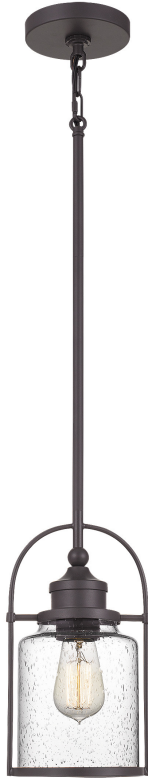

## QPP2781WT

Payson Mini Pendant  
Western Bronze

QUOIZEL  
LIGHTING

### DIMENSIONS

Dimensions: 6.50" W x 12.00" H x 6.00" D

Overall Height: 53.5"

Canopy Dimensions: 5.25"W x 5.25"D

Chain/Downrod Length: 2 x 6" & 2 x 12" Downrods

Weight: 3.48 lbs

### DETAILS

Material: Steel

Glass/Shade Description: Clear Seeded Glass

### LAMPING

Light Source: Incandescent

Bulb Included: No

Bulb Type: Medium Base

Bulb Quantity: 1

Watts per Bulb: 100