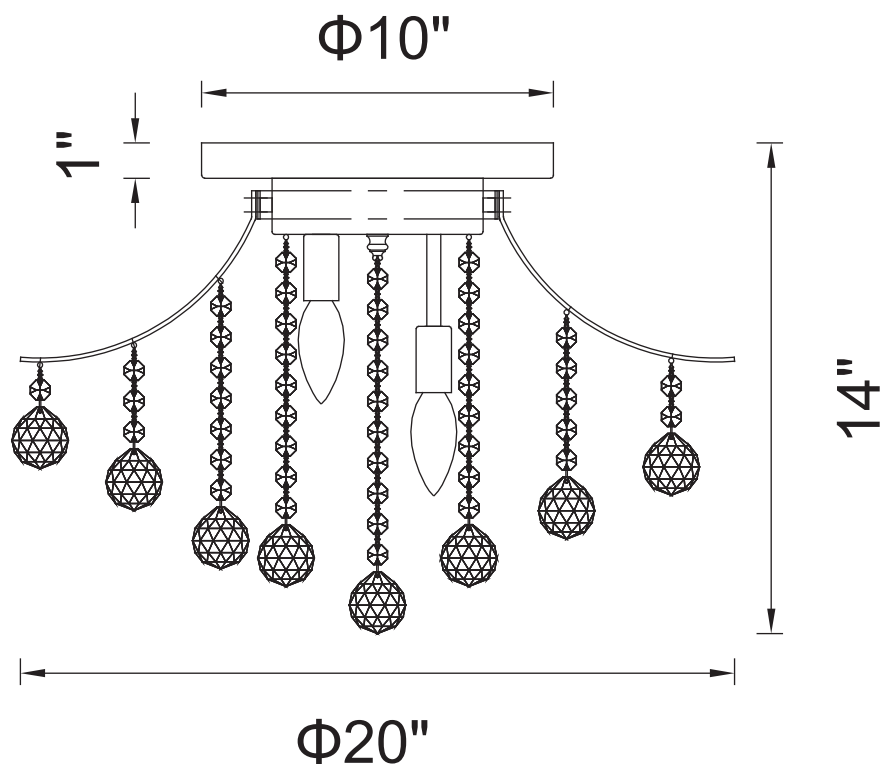

CWI LIGHTING

BRIGHTER LIVING. SIMPLIFIED.

PROJECT: _____

FIXTURE TYPE: _____

LOCATION: _____

CONTACT/PHONE: _____

Item	8012C20C
Collection	PRINCESS
Finish	Chrome
Glass	-----
Crystal	Clear
Input	120V AC,60HZ,AC

Shade	-----
Length/Dia.	20"
Width/Ext.	-----
Height	14"
Maximum	-----
Lumens	-----

Light Source	E12
Bulb Info.	8×60W
Included	-----
Dimmable	No
Color	-----
Weight	-----

CWILIGHTING
www.cwilighting.com
Info@cwilighting.com