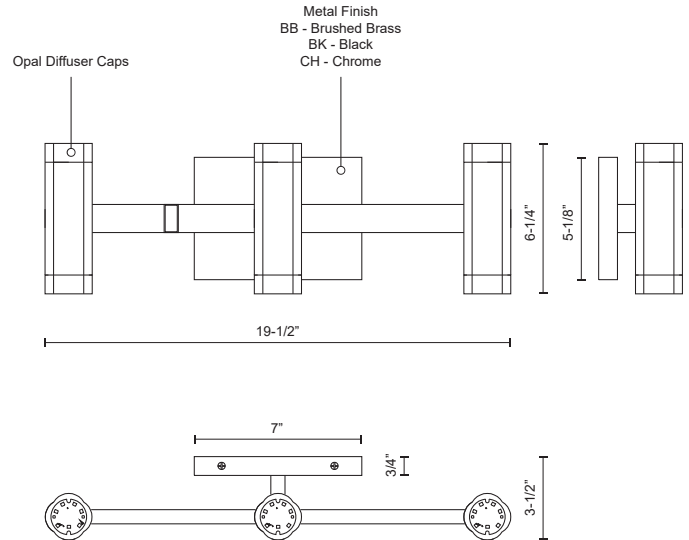

BRAZEN VL16720

VANITY

PROJECT

VL16720-BB
Brushed Brass

VL16720-CH
Chrome

VL16720-BK
Black

SPECIFICATION DETAILS

Fixture Dimensions	W19-1/2" x H6-1/4" x E3-1/2"
Light Source	AC LED Module
Wattage	33W
Total Lumens	2720lm
Delivered Lumens	BK-527lm; CH-583lm;
Voltage	120V
Color Temperature	3000K
CRI (Ra)	90CRI
Optional Color Temps	2700K - 5000K Available, Minimum Order Quantities Apply
LED Rated Life	50,000 hours
Dimming	100% - 10%, ELV Dimmer (Not Included)
Diffuser Details	Frosted acrylic diffuser
ADA Compliant	Yes
Location	Damp
Illumination Direction	Up and Down
Mounting Style	All Orientation; Wall;
Canopy Dimensions	W7" x H5-1/8" x E3/4"
CEC Title 24 JA8	Yes, JA8-2022
Paint Finish	BK02; CH01;

* For custom options, consult factory for details.

* For warranty information, please visit www.kuzcolighting.com/warranty

DESCRIPTION

Extruded aluminum quatrefoil lamps on rectangular wall mount. Finely textured powder-coat or plated finish. Opal diffuser caps. Up and down light. Custom options available.