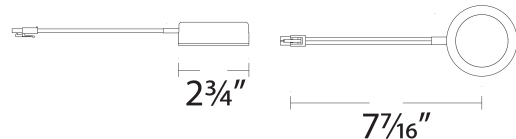

WAC LIGHTING

120V 3-CCT Puck Light Undercabinet Task Luminaire

Fixture Type: _____

Catalog Number: _____

Project: _____

Location: _____

Model	Color Temp & CRI	Finish	Lumens
HR-AC71 120 VAC - 1 Single Wired Puck Light w/ Cord	2700K/3000K/3500K 90	BK Black BN Brushed Nickel WT White	240 240 240

Example: **HR-AC71-CS-BK**

FEATURES

- 3-CCT Switchable between 2700K and 3500K
- Integrated LED
- Recessed or surface mounting
- Quick and easy installation
- Link up to 20 puck lights per run
- ACLED driverless technology
- 5 year warranty

SPECIFICATIONS

Color Temp:	2700K/3000K/3500K
Input:	120 VAC, 50/60Hz
CRI:	90
Dimming:	ELV: 100-10%
Rated Life:	50000 Hours
Standards:	ETL, cETL, Title 24 JA8-2016 Compliant Damp Location Listed
Construction:	Die-cast aluminum with Acrylic Diffuser

FINISHES

LINE DRAWING