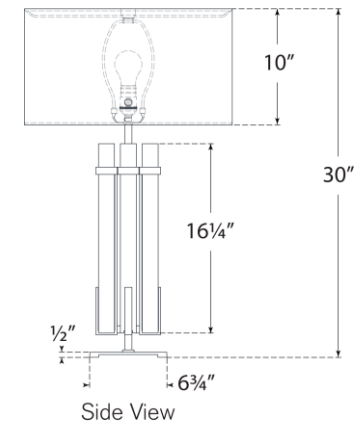

### Malik Large Table Lamp

Item # S 3910BZ/ALB-L

Designer: Ian K. Fowler

Height: 30"

Width: 18"

Base: 6.75" Square

Finishes: BZ/ALB, BZ/CG, HAB/ALB, HAB/CG, PN/CG

Shade Treatments: L

Shade Details: 18" x 18" x 10"

Socket: E26 Dimmer

Wattage: 15 LED A19

Weight: 22 Pounds

Note: Alabaster is a Natural Stone | Variations in Color and Texture are Expected

Side View

Top View