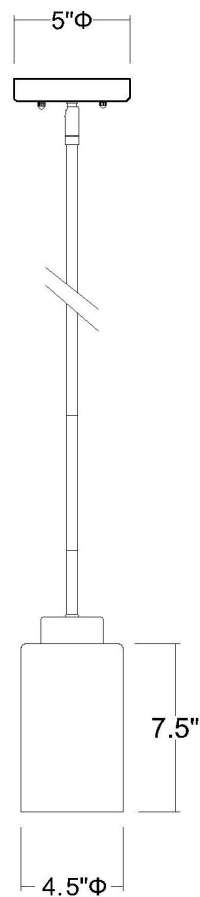

TP20050BR MONET 1-LIGHT PENDANT

Description: Trend Home 1-Light Pendant

Finish: Brass

Dimensions: 4-1/2" Dia. x 7-1/2" H

Bulbs: 1-100W Med.

Installed Weight: 5.75 lbs.

Certification: cUL / dry location

Material: Glass

Shades: Glass

Glass: Blue and gold

Canopy Dimensions: 5" Dia.

Chain/Wire: 12' Wire

Stems: 3-12", 1-6", 1-3"

Additional Finishes: NA