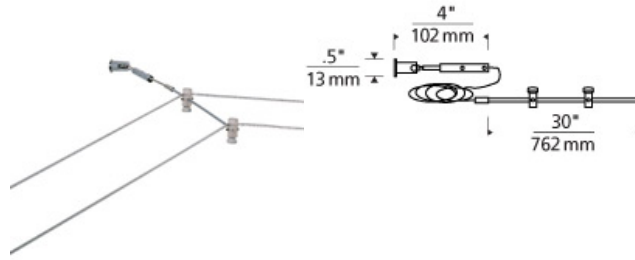

K A B L E L I T E

Kable Lite Horizontal Turn

DESCRIPTION

Directional hardware for making a floating horizontal turn when the ceiling is inaccessible. Includes six feet of field-cutttable cable to provide tension for turn.

WEIGHT

0.3lb / 0.14kg ±

ORDERING INFORMATION

700PRTC6 FINISH

- C CHROME
- S SATIN NICKEL

TECH LIGHTING®

7400 Linder Avenue
Skokie, Illinois 60077

T 847.410.4400
F 847.410.4500