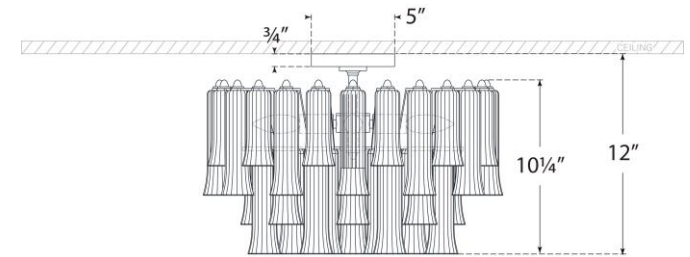

TEAR SHEET

Lorelei 18" Semi-Flush Mount

Item # JN 4250PN-CG

Designer: Julie Neill

Height: 12"

Width: 18"

Canopy: 5" Round

Finishes: G, PN

Glass Options: CG

Socket: 4 - E12 Candelabra

Wattage: 4 - 5.5 LED C11

Note: UL Only

Front View

Bottom View