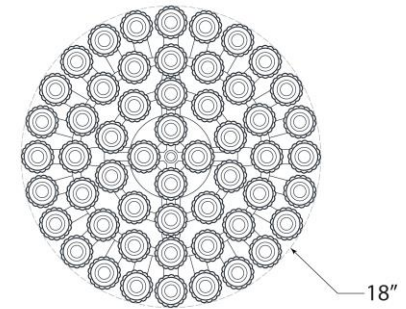

TEAR SHEET

Lorelei 18" Semi-Flush Mount

Item # JN 4250PN-CG

Designer: Julie Neill

Height: 12"

Width: 18"

Canopy: 5" Round

Finishes: G, PN

Glass Options: CG

Socket: 4 - E12 Candelabra

Wattage: 4 - 5.5 LED C11

Note: UL Only

Front View

Bottom View