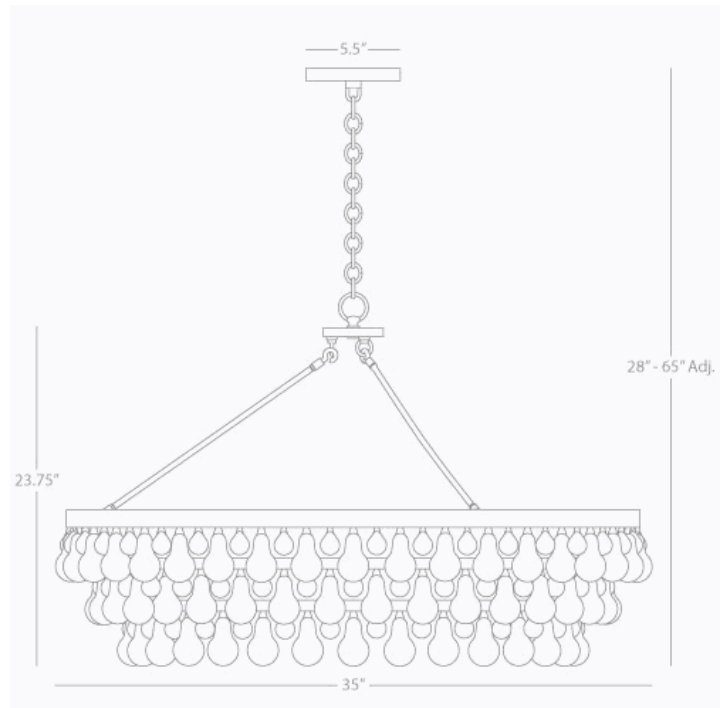

**BLING**

**Z1004**

**Large Chandelier**

**6 - 100W Max.**

**Bulb Type: A**

**Direct Wire**

**Deep Patina Bronze Finish**

**Glass Drops**

**Susp. Hardware: 3 Ft. Chain**

**FINISH OPTIONS:**

**1004 - Antique Brass**

**S1004 - Polished Nickel**

**\*\* Available for Quick SHIP \*\***