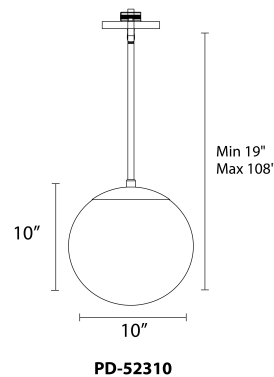

SPECIFICATIONS

Color Temp:	3000K
Input:	120-277 VAC, 50/60Hz
CRI:	90
Dimming:	ELV: 100 - 10%, 0-10V: 100 - 5%, ELV: 100 - 5%
Rated Life:	70000 Hours
Mounting:	Heavy gauge retention clips support trim firmly. Safety cabling standard.
Standards:	ETL, cETL, Title 24 JA8-2016 Compliant Damp Location Listed
Construction:	Aluminum hardware with opal glass diffuser

FEATURES

- Mouth blown etched opal glass provides even illumination
- Integral swivel for sloped ceilings
- Three 12 inch and one 6 inch downrods included (additional downrods available)
- Driver installed within the Junction Box, driver dimension: 2.95" x 1.88" x 1.14"
- 5 year warranty

REPLACEMENT PARTS

RPL-GLA-52310 - Glass for PD-52310
 RPL-ROD-IN06-WT - 6" rod - WT finish
 RPL-ROD-IN12-WT - 12" rod - WT finish
 RPL-ROD-IN06-BN - 6" rod - BN finish
 RPL-ROD-IN12-BN - 12" rod - BN finish
 RPL-ROD-IN06-BB - 6" rod - AB finish
 RPL-ROD-IN12-BB - 12" rod - AB finish

FINISHES

LINE DRAWING

Fixture Type: _____

Catalog Number: _____

Project: _____

Location: _____

Niveous Pendant 3000K

Model & Size	Color Temp & CRI	Finish	Watt	LED Lumens	Delivered Lumens	Title 24
PD-52313 13"	3000K 90	AB Aged Brass	14.1W	907	715	Yes
	3000K 90	BN Brushed Nickel	14.1W	907	715	Yes
	3000K 90	WT White	14.1W	907	715	Yes